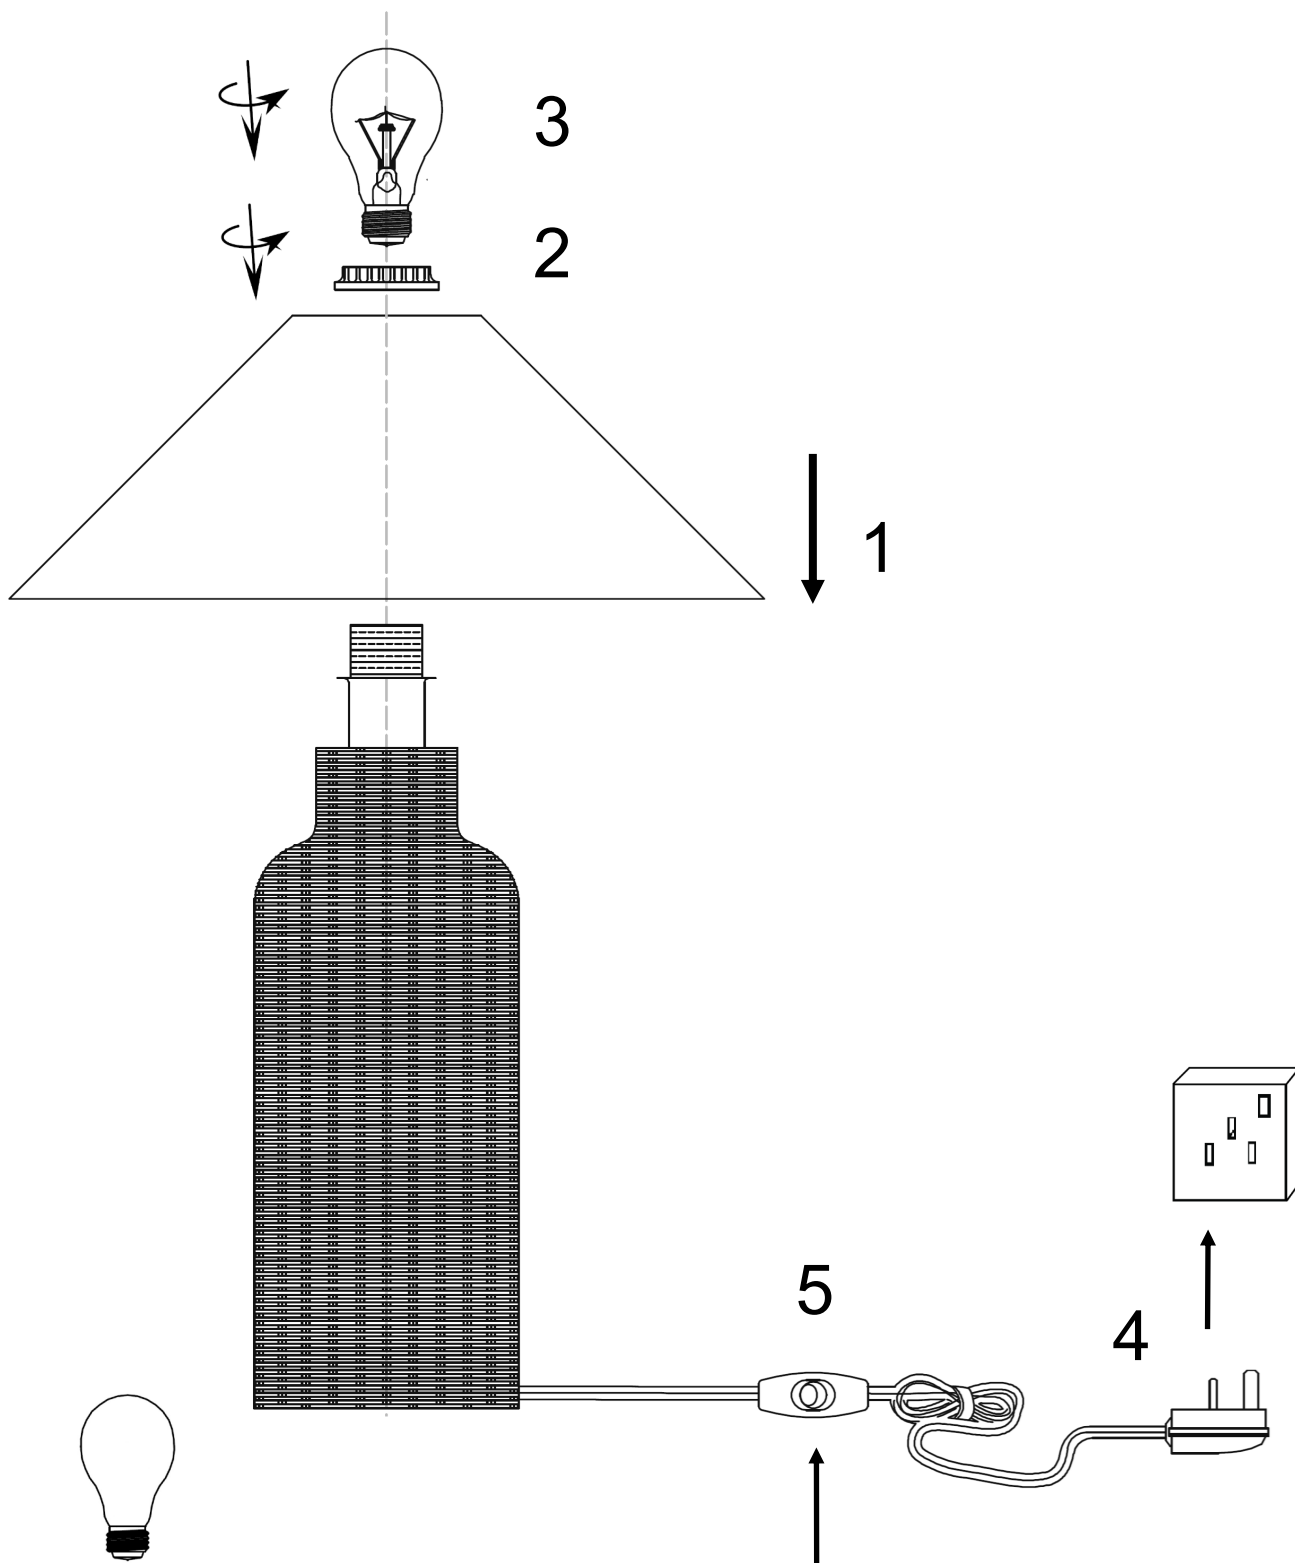

#### ZOEY RATTAN BASE TABLE LAMP

E27

(BULB NOT INCLUDED)

ON/OFF SWITCH

APPROVED  
Q.C 19/12/2025  
ISSUE 1