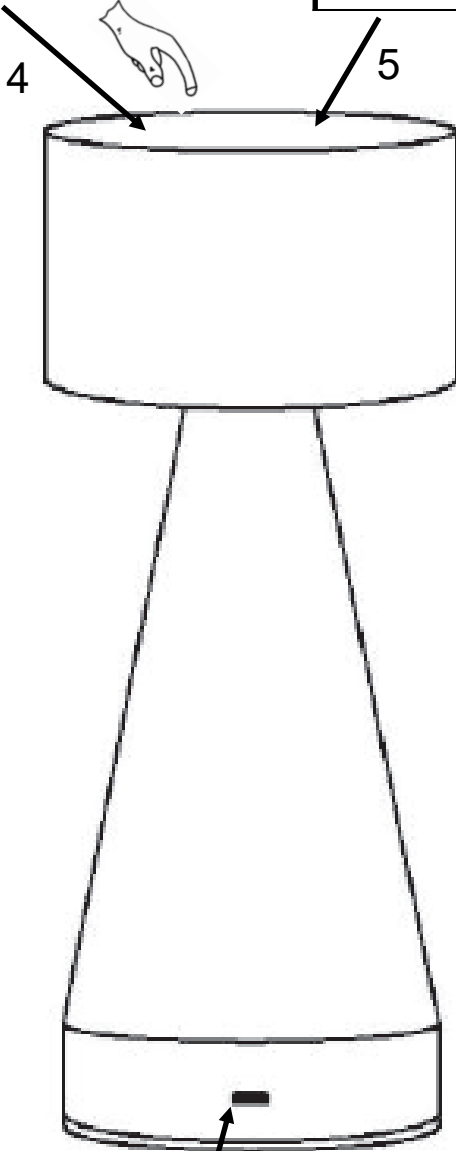

### ZETA LED RECHARGEABLE WIRELESS LAMP

Touch the top to turn on  
and toggle light colours

Long press on the same position  
to adjust the light intensity

2

Type C

1

Type A

3