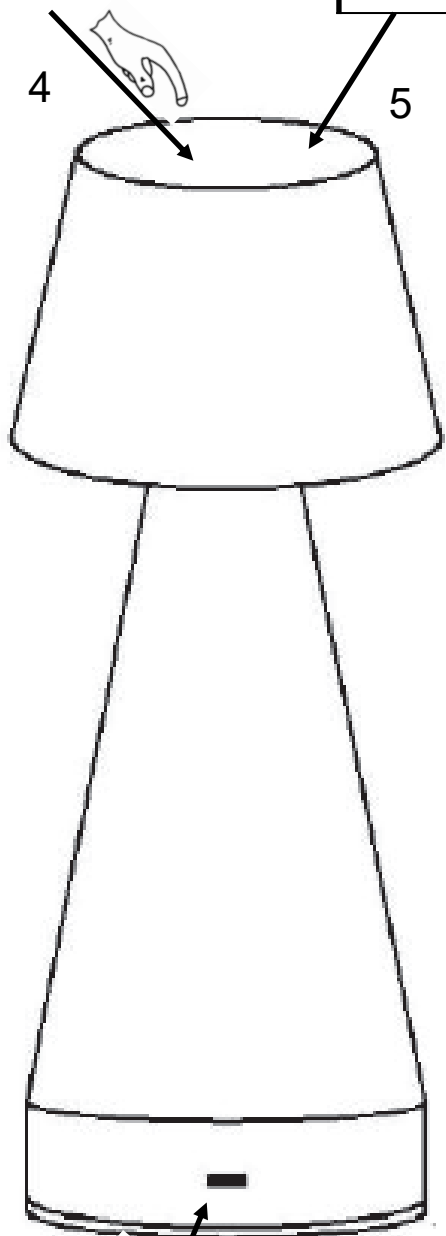

ZANIA LED RECHARGEABLE WIRELESS LAMP

Touch the top to turn on
and toggle light colours

Long press on the same position
to adjust the light intensity

2

Type C

3

PRESS ON/OFF BUTTON

1

Type A

LED RECHARGEABLE
(LIGHT INCLUDED)

APPROVED
16/10/2024
ISSUE 1

• **Safety Information: (Please retain for future reference)**

About this product:

- Suitable for indoor use.
- Operation Voltage: 5V~ 1A USB Type C Connection
- Please remove all the packaging before use.
- Using the USB cable provided attach the Type C connector to the fitting, then attach the USB connector to a suitable USB port to operate this product and recharge the battery.
- Switch product off to fully charge.
- Charging time: 4-5 hrs. Operating time: 10 hrs.
- Suitable to plug in indoors only.
- This product has a touch on/off button with colour change.
- This product contain non-replaceable battery and LED lamps, if the LED lamp or battery reach the end of their life the whole product must be replaced.

Warnings:

- This is a decoration product and NOT a toy, keep out of the reach of babies and children.
- If the USB cable is damaged you must dispose of the cable and replaced with new one.

 This symbol indicates that the item should be disposed of separately from household waste. The item should be handed in for recycling in accordance with local environmental regulations for waste disposal. By separating a marked item from household waste you will help reduce the volume of waste sent to incinerators or land-fill and minimize any potential negative impact on human health and the environment.