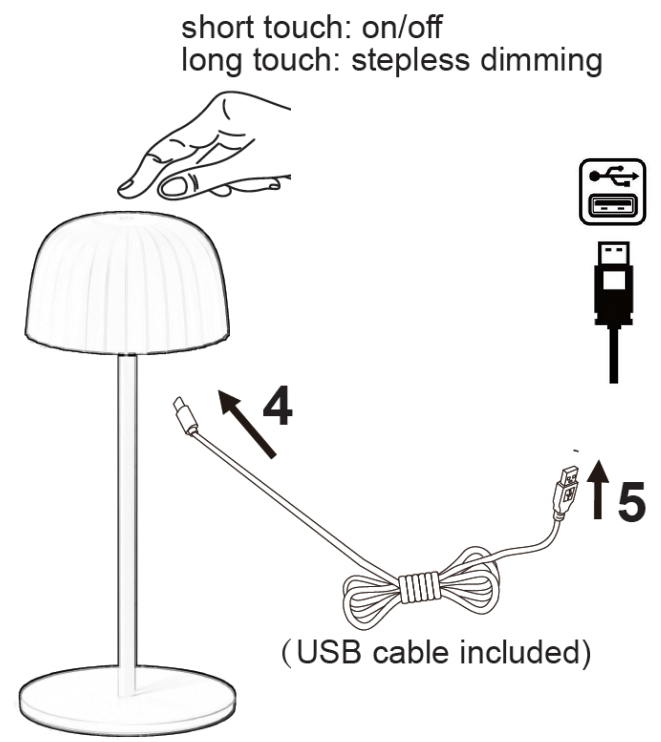

WATERPROOF LED RECHARGEABLE TABLE LIGHT

LED RECHARGEABLE
(LIGHT INCLUDED)

• **Safety Information: (Please retain for future reference)**

About this product:

- Suitable for Indoor and Outdoor use.
- Operation Voltage: 5V~ 1A USB Type C Connection
- Please remove all the packaging before use.
- Using the USB cable provided attach the Type C connector to the fitting, then attach the USB connector to a suitable USB port to operate this product and recharge the battery.
- Switch product off to fully charge.
- Charging time: 3 hrs. Operating time: 3 hrs
- Suitable to plug in indoors only.
- This product contain non-replaceable battery and LED lamps, if the LED lamp or battery reach the end of their life the whole product must be replaced.

Warnings:

- This is a decoration product and NOT a toy, keep out of the reach of babies and children.
- If the USB cable is damaged you must dispose of the cable and replaced with new one.
- This is a IP54 product suitable for outdoor locations however, is not suitable to installations were the flooding may occur or subjected to a constant heavy rain.

This symbol indicates that the item should be disposed of separately from house hold waste. The item should be handed in for recycling in accordance with local environmental regulations for waste disposal. By separating a marked item from household waste you will help reduce the volume of waste sent to incinerators or land-fill and minimize any potential negative impact on human health and the environment.