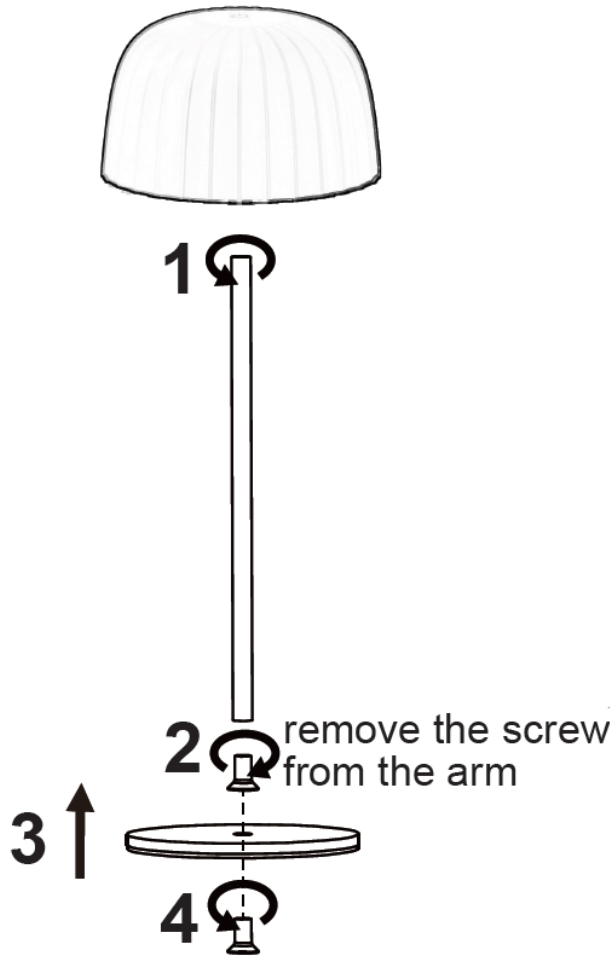

WATERPROOF LED RECHARGEABLE TABLE LIGHT

LED RECHARGEABLE
(LIGHT INCLUDED)

• **Safety Information: (Please retain for future reference)**

About this product:

- Suitable for Indoor and Outdoor use.
- Operation Voltage: 5V~ 1A USB Type C Connection
- Please remove all the packaging before use.
- Using the USB cable provided attach the Type C connector to the fitting, then attach the USB connector to a suitable USB port to operate this product and recharge the battery.
- Switch product off to fully charge.
- Charging time: 3 hrs. Operating time: 3 hrs
- Suitable to plug in indoors only.
- This product contain non-replaceable battery and LED lamps, if the LED lamp or battery reach the end of their life the whole product must be replaced.

Warnings:

- This is a decoration product and NOT a toy, keep out of the reach of babies and children.
- If the USB cable is damaged you must dispose of the cable and replaced with new one.
- This is a IP54 product suitable for outdoor locations however, is not suitable to installations were the flooding may occur or subjected to a constant heavy rain.

This symbol indicates that the item should be disposed of separately from house hold waste. The item should be handed in for recycling in accordance with local environmental regulations for waste disposal. By separating a marked item from household waste you will help reduce the volume of waste sent to incinerators or land-fill and minimize any potential negative impact on human health and the environment.