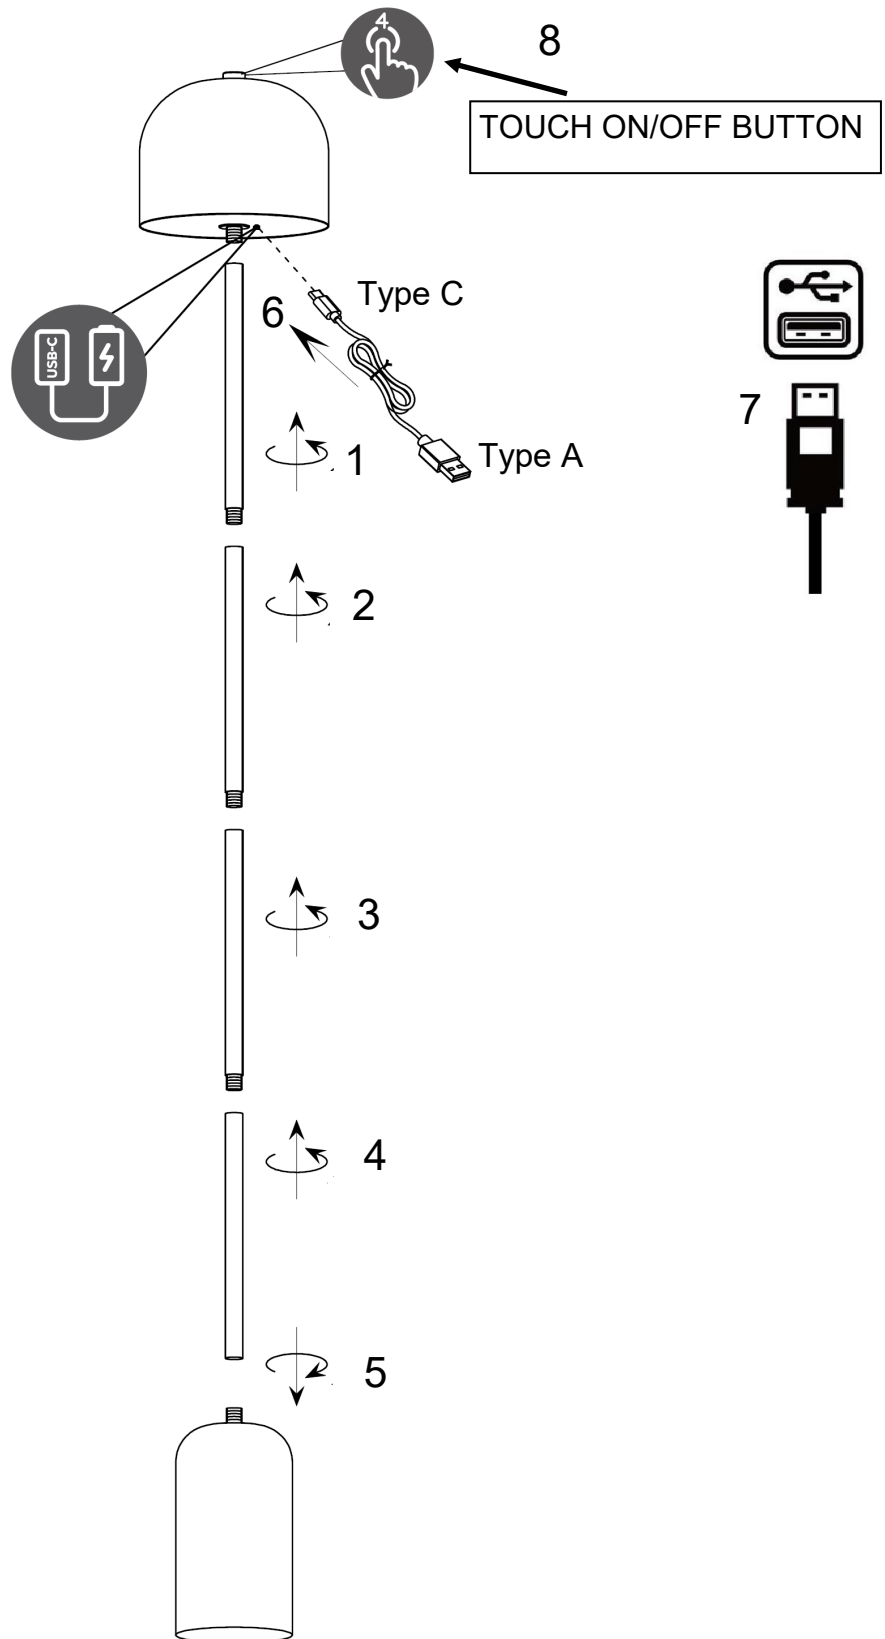

## WATERPROOF LED RECHARGEABLE WIRELESS LAMP

LED RECHARGEABLE  
(LIGHT INCLUDED)

### **About this product:**

- Suitable for indoor and outdoor use.
- Operation Voltage: 5V~ 1A USB Type C Connection.
- Please remove all the packaging before use.
- Using the USB cable provided attach the Type C connector to the fitting, then attach the USB connector to a suitable USB port to operate this product and recharge the battery.
- Switch product off to fully charge.
- Charging time: 3-4 hrs. Operating time: 5-6 hrs
- Suitable to plug in indoors only.
- This product has a touch on/off button with dimming function:  
(ON/15%/50%/100%/OFF)
- This product contain non-replaceable battery and LED lamps, if the LED lamp or battery reach the end of their life the whole product must be replaced.

### **Warnings:**

- This is a decoration product and NOT a toy, keep out of the reach of babies and children.
- If the USB cable is damaged you must dispose of the cable and replaced with new one.

This symbol indicates that the item should be disposed of separately from house hold waste. The item should be handed in for recycling in accordance with local environmental regulations for waste disposal. By separating a marked item from household waste you will help reduce the volume of waste sent to incinerators or land-fill and minimize any potential negative impact on human health and the environment.