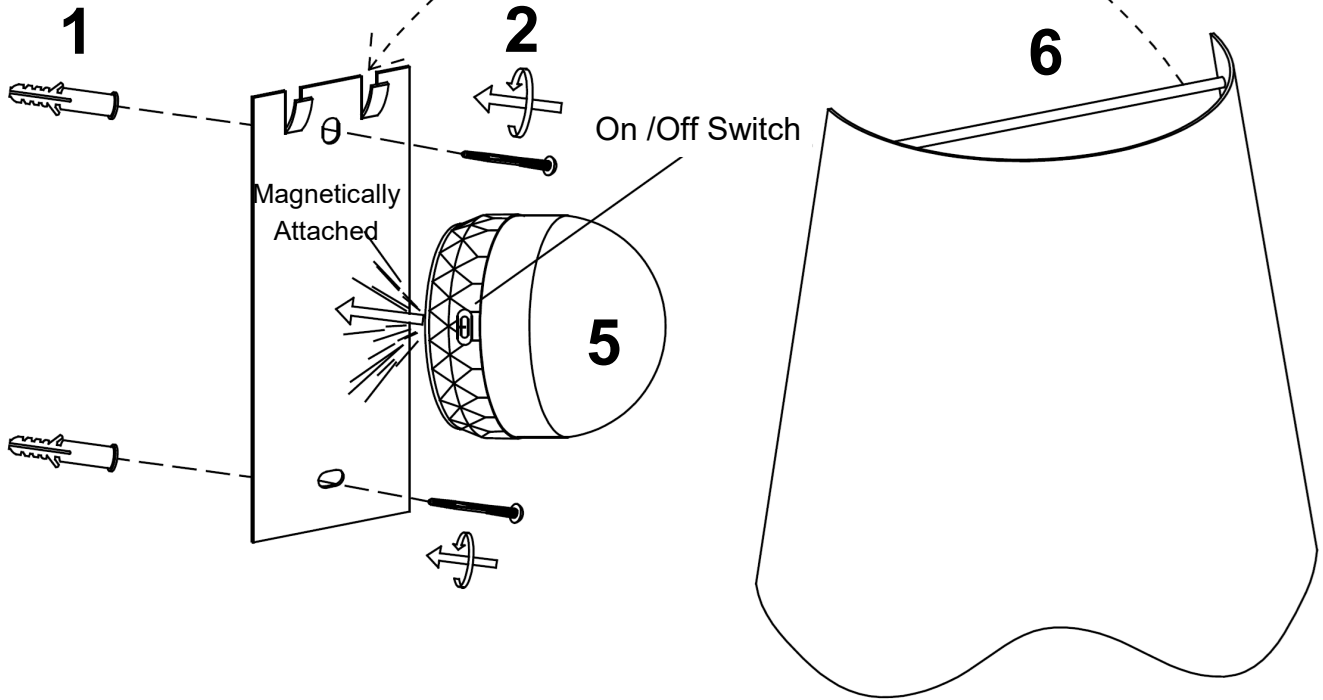

#### VIVIENNE SCALLOP WOVEN SHADE WALL LIGHT

Remove the lower section of the bulb to reveal the magnetic Back

Charging on rechargeable bulb

5V~ 1A USB-A

3

USB-C

8-10hrs

Operating time