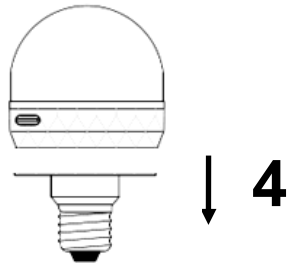

#### VIVIENNE SCALLOP WOVEN SHADE WALL LIGHT

Remove the lower section of the bulb to reveal the magnetic Back

Charging on rechargeable bulb

5V~ 1A USB-A

3

USB-C

8-10hrs

Operating time