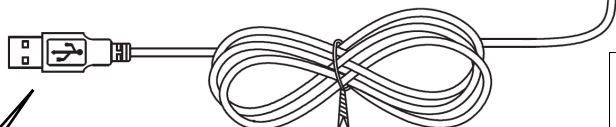

TRU PLEATED SHADE BOW RECHARGEABLE TABLE LAMP

USB-A

5V~ 1A – Charger
NOT SUPPLIED

- Stepless Touch Dimming
- ON & OFF
- Kelvin Change 3000k-4000K , 6500K

1. To Dim up or down touch and hold the switch on the base until desired light level is achieved.
2. To change the colour temperature from Warm white (3000K) to Cool white (4000K) to Daylight white (6500K) , press the touch switch repeatedly until the desired colour is selected.
3. To turn the lamp Off Hold the switch for 1-2 seconds. Press the switch again to turn On.