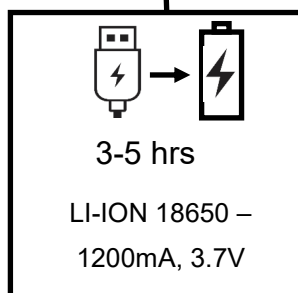

TRU PLEATED SHADE BOW RECHARGEABLE TABLE LAMP

USB-A

5V~ 1A – Charger
NOT SUPPLIED

- Stepless Touch Dimming
- ON & OFF
- Kelvin Change 3000k-4000K , 6500K

1. To Dim up or down touch and hold the switch on the base until desired light level is achieved.
2. To change the colour temperature from Warm white (3000K) to Cool white (4000K) to Daylight white (6500K) , press the touch switch repeatedly until the desired colour is selected.
3. To turn the lamp Off Hold the switch for 1-2 seconds. Press the switch again to turn On.