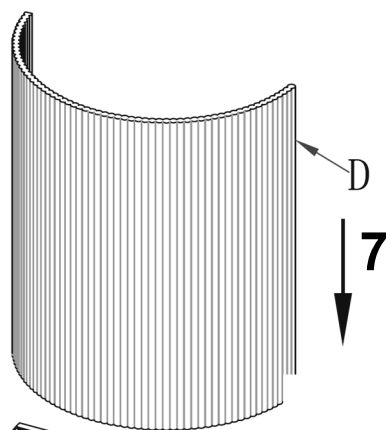

ROSIE SCALLOP WALL LIGHT

1

9

3

5

2

4

Insert glass Panel into the frame

7

8

Gently Bend clip down

8

Gently Bend clip up

NO	A	B	C	D
TYPE		-		
Q' TY	2	2	2	1

E14 X 1
(BULB NOT INCLUDED)

MAINS SUPPLY