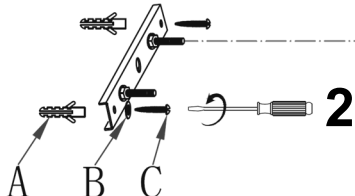

ROSIE SCALLOP WALL LIGHT

1

9

3

5

2

4

Insert glass Panel into the frame

7

8

Gently Bend clip down

8

Gently Bend clip up

NO	A	B	C	D
TYPE		-		
Q' TY	2	2	2	1

E14 X 1
(BULB NOT INCLUDED)

MAINS SUPPLY