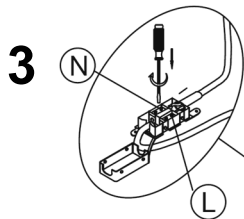

ROSIE SCALLOP WALL LIGHT

1

9

3

5

2

4

Insert glass Panel into the frame

7

8

Gently Bend clip down

8

Gently Bend clip up

NO	A	B	C	D
TYPE		-		
Q' TY	2	2	2	1

E14 X 1
(BULB NOT INCLUDED)

MAINS SUPPLY