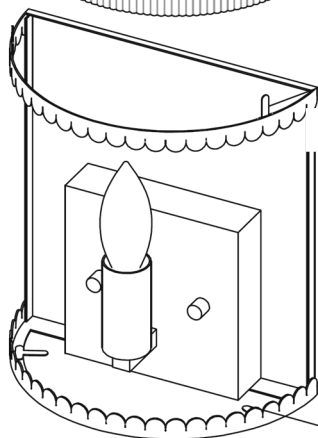

ROSIE SCALLOP WALL LIGHT

1

9

3

5

2

4

Insert glass Panel into the frame

7

8

Gently Bend clip down

8

Gently Bend clip up

NO	A	B	C	D
TYPE		-		
Q' TY	2	2	2	1

E14 X 1
(BULB NOT INCLUDED)

MAINS SUPPLY