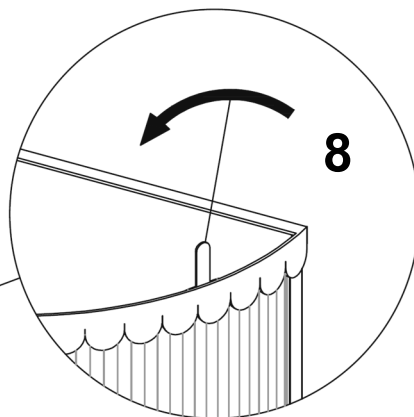

ROSIE SCALLOP WALL LIGHT

1

9

3

5

2

4

Insert glass Panel into the frame

7

8

Gently Bend clip down

8

Gently Bend clip up

NO	A	B	C	D
TYPE		-		
Q' TY	2	2	2	1

E14 X 1
(BULB NOT INCLUDED)

MAINS SUPPLY