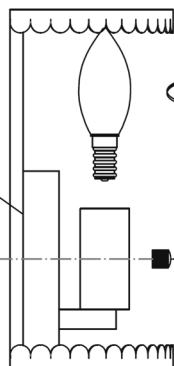

ROSIE SCALLOP WALL LIGHT

1

9

3

5

2

4

Insert glass Panel into the frame

7

8

Gently Bend clip down

8

Gently Bend clip up

NO	A	B	C	D
TYPE		-		
Q' TY	2	2	2	1

E14 X 1
(BULB NOT INCLUDED)

MAINS SUPPLY

LIGHT FITTING

LIVE - Possible colours : Red or Brown LIVE
NEUTRAL - Possible colours : Black or Blue NEUTRAL