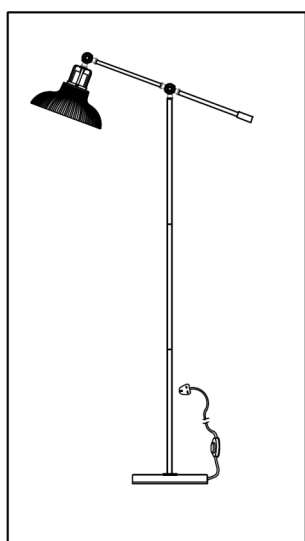

RITA GLASS SHADE ADJUSTABLE FLOOR

E27

(BULB NOT INCLUDED)

On/Off Foot Switch

APPROVED
10/10/2024
ISSUE 1