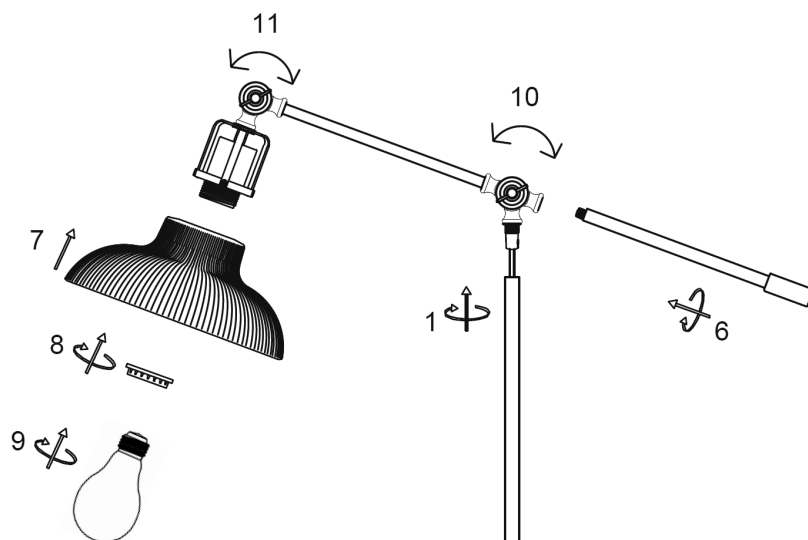

RITA GLASS SHADE ADJUSTABLE FLOOR

E27

(BULB NOT INCLUDED)

On/Off Foot Switch

APPROVED
10/10/2024
ISSUE 1