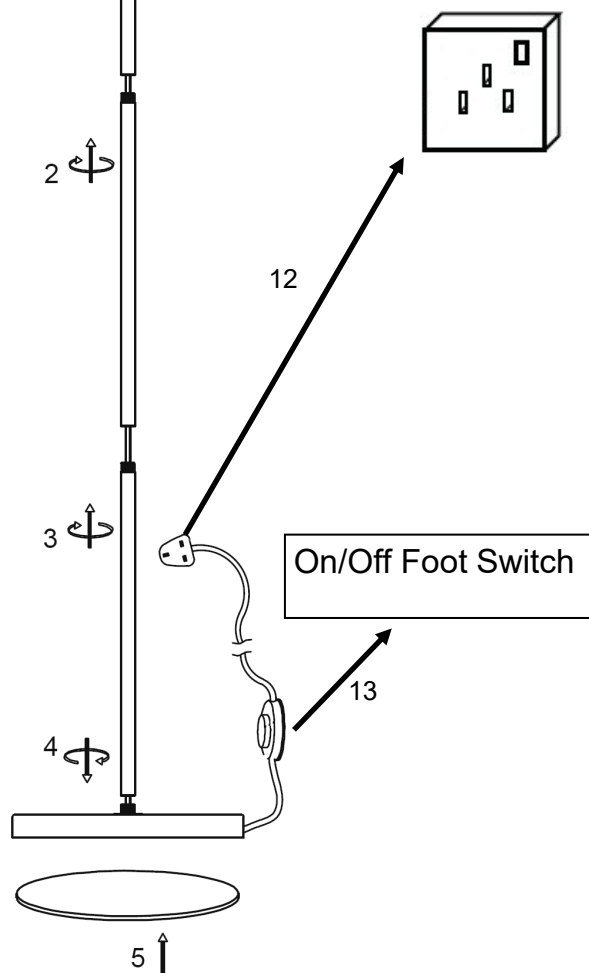

RITA GLASS SHADE ADJUSTABLE FLOOR

E27

(BULB NOT INCLUDED)

On/Off Foot Switch

APPROVED
10/10/2024
ISSUE 1