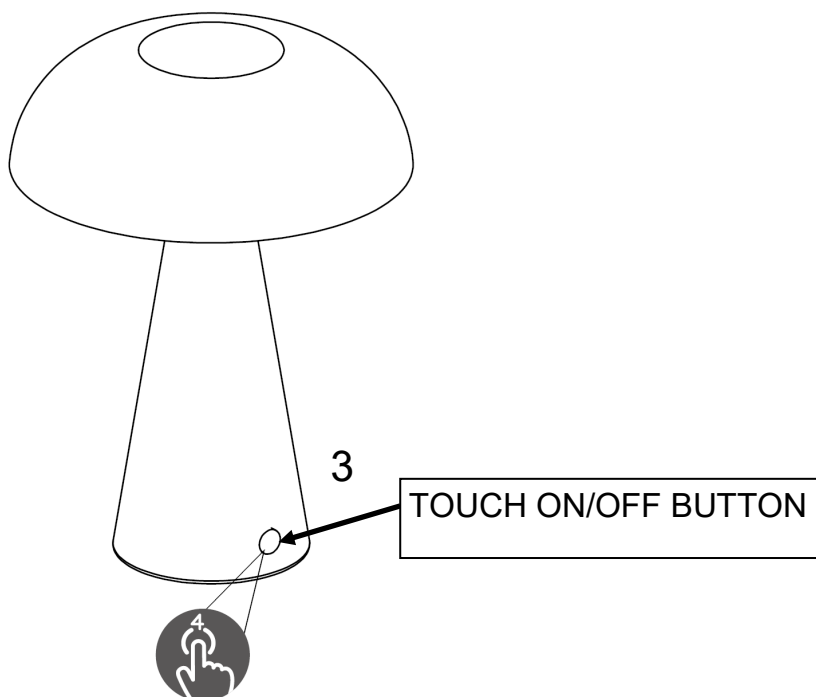

RILEY DOMED LED RECHARGEABLE WIRELESS LAMP

LED RECHARGEABLE
(LIGHT INCLUDED)

• **Safety Information: (Please retain for future reference)**

About this product:

- Suitable for indoor use.
- Operation Voltage: 5V~ 1A USB Type C Connection.
- Please remove all the packaging before use.
- Using the USB cable provided attach the Type C connector to the fitting, then attach the USB connector to a suitable USB port to operate this product and recharge the battery.
- Switch product off to fully charge.
- Charging time: 3-4 hrs. Operating time: 5-6 hrs
- Suitable to plug in indoors only.
- This product has a touch on/off button with dimming function.
(ON/15%/50%/100%/OFF)
- This product contain non-replaceable battery and LED lamps, if the LED lamp or battery reach the end of their life the whole product must be replaced.

Warnings:

- This is a decoration product and NOT a toy, keep out of the reach of babies and children.
- If the USB cable is damaged you must dispose of the cable and replaced with new one.

This symbol indicates that the item should be disposed of separately from house hold waste. The item should be handed in for recycling in accordance with local environmental regulations for waste disposal. By separating a marked item from household waste you will help reduce the volume of waste sent to incinerators or land-fill and minimize any potential negative impact on human health and the environment.