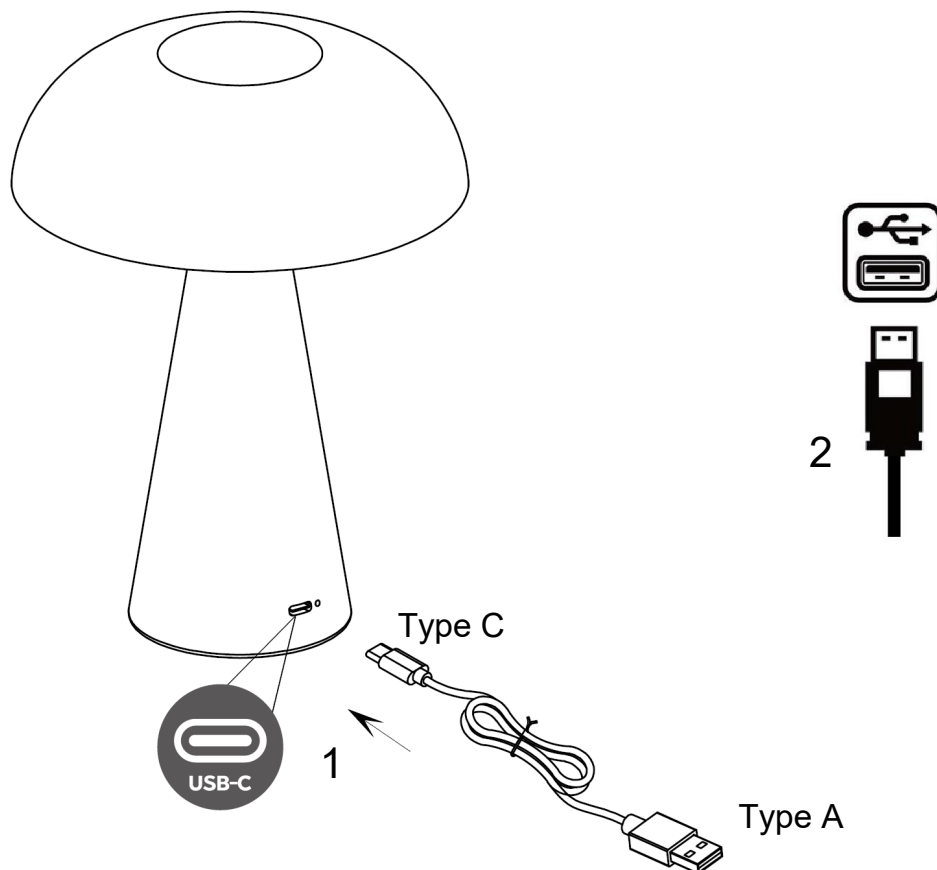

RILEY DOMED LED RECHARGEABLE WIRELESS LAMP

LED RECHARGEABLE
(LIGHT INCLUDED)

• **Safety Information: (Please retain for future reference)**

About this product:

- Suitable for indoor use.
- Operation Voltage: 5V~ 1A USB Type C Connection.
- Please remove all the packaging before use.
- Using the USB cable provided attach the Type C connector to the fitting, then attach the USB connector to a suitable USB port to operate this product and recharge the battery.
- Switch product off to fully charge.
- Charging time: 3-4 hrs. Operating time: 5-6 hrs
- Suitable to plug in indoors only.
- This product has a touch on/off button with dimming function.
(ON/15%/50%/100%/OFF)
- This product contain non-replaceable battery and LED lamps, if the LED lamp or battery reach the end of their life the whole product must be replaced.

Warnings:

- This is a decoration product and NOT a toy, keep out of the reach of babies and children.
- If the USB cable is damaged you must dispose of the cable and replaced with new one.

This symbol indicates that the item should be disposed of separately from house hold waste. The item should be handed in for recycling in accordance with local environmental regulations for waste disposal. By separating a marked item from household waste you will help reduce the volume of waste sent to incinerators or land-fill and minimize any potential negative impact on human health and the environment.