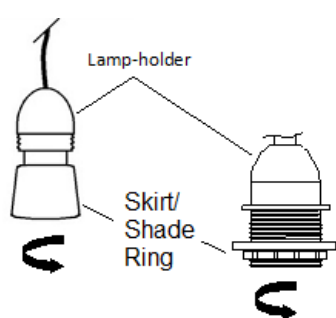

Dia. 1

ORLAYA TWO-TIER SCALLOPED CEILING SHADE

1

2

3

4

INCLUDED:

LAMP SHADE

THIS SHADE IS SUPPLIED WITH A LAMP HOLDER CONVERTOR RING.

BULB NOT INCLUDED.

Dia. 2