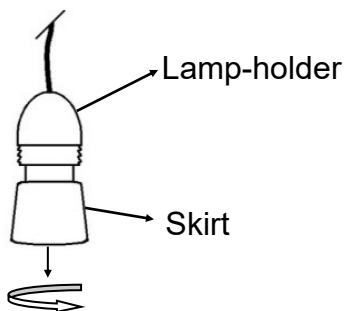

Dia. 1

ORLAYA TWO-TIER SCALLOPED CEILING SHADE

1

2

3

4

INCLUDED:

LAMP SHADE

THIS SHADE IS SUPPLIED WITH A LAMP HOLDER CONVERTOR RING.

BULB NOT INCLUDED.

Dia. 2