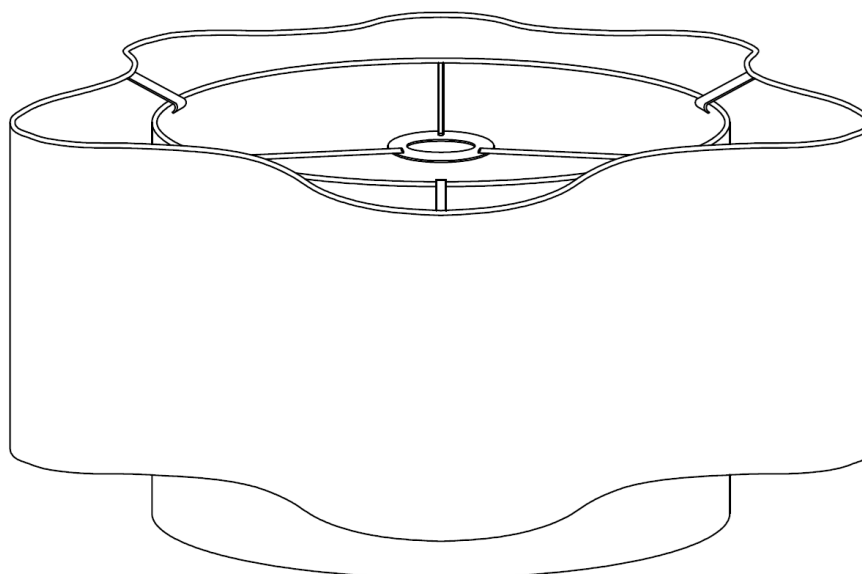

Dia. 1

ORLAYA TWO-TIER SCALLOPED CEILING SHADE

1

2

3

4

INCLUDED:

LAMP SHADE

THIS SHADE IS SUPPLIED WITH A LAMP HOLDER CONVERTOR RING.

BULB NOT INCLUDED.

Dia. 2