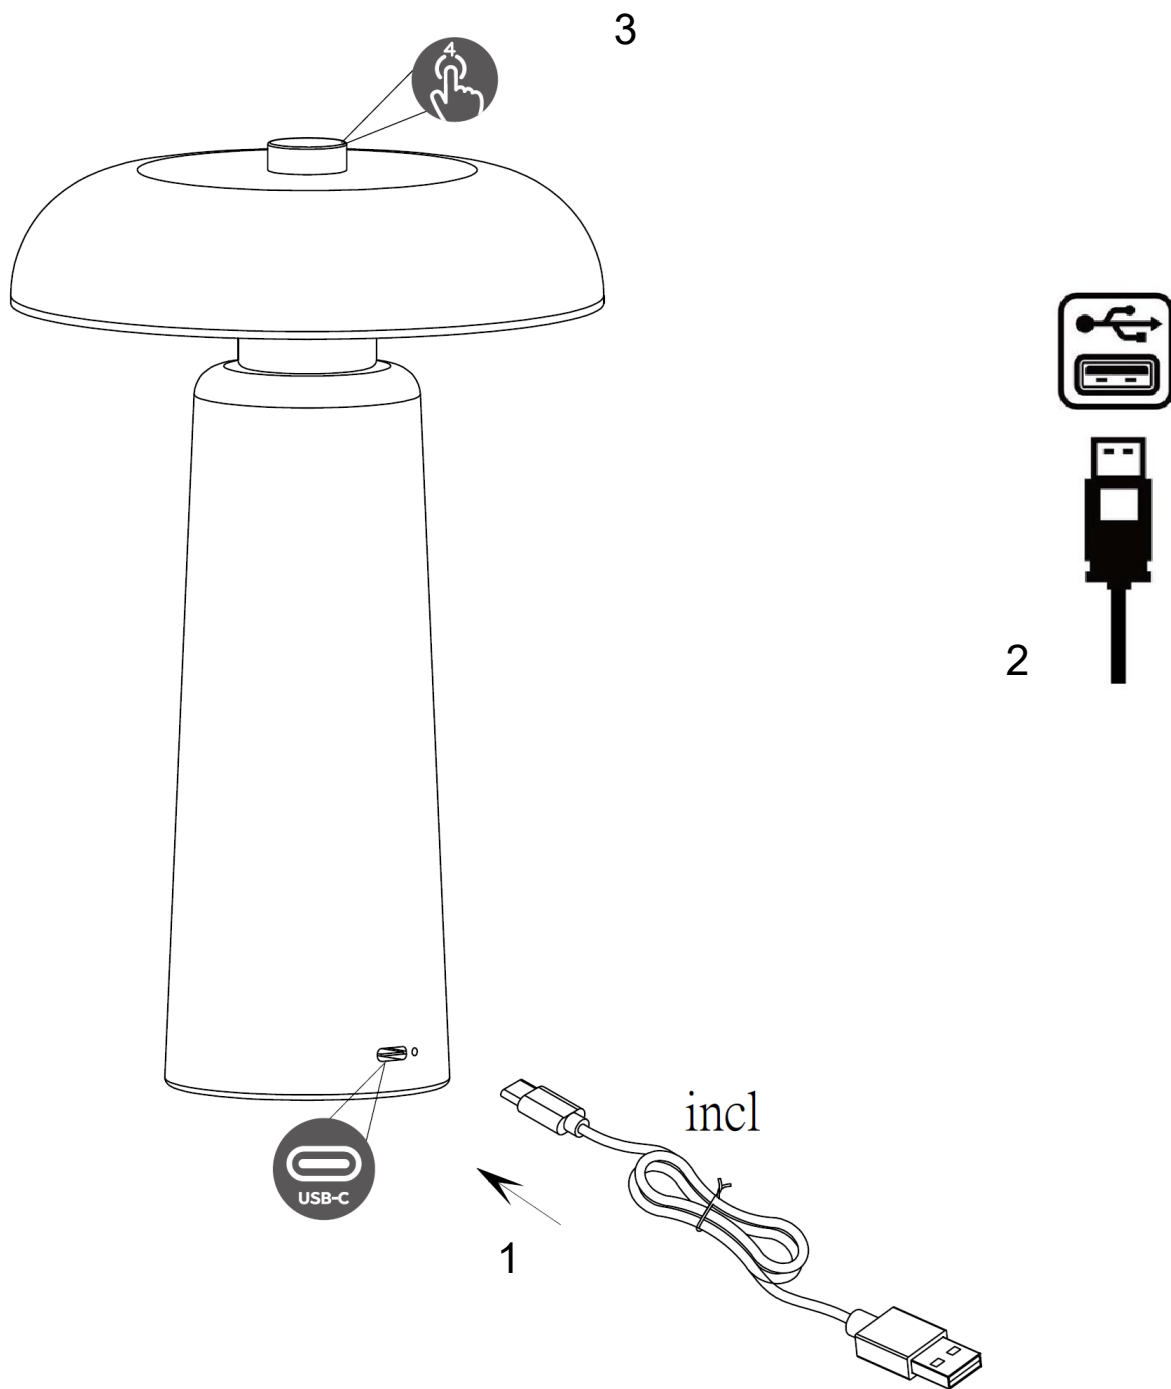

ORAN LED RECHARGEABLE WIRELESS LAMP

LED RECHARGEABLE
(LIGHT INCLUDED)

• **Safety Information: (Please retain for future reference)**

About this product:

- Suitable for indoor use.
- Operation Voltage: 5V~ 1A USB Type C Connection
- Please remove all the packaging before use.
- Using the USB cable provided attach the Type C connector to the fitting, then attach the USB connector to a suitable USB port to operate this product and recharge the battery.
- Switch product off to fully charge.
- Charging time: 3-4 hrs. Operating time: 5-6 hrs
- Suitable to plug in indoors only.
- This product contain non-replaceable battery and LED lamps, if the LED lamp or battery reach the end of their life the whole product must be replaced.

Warnings:

- This is a decoration product and NOT a toy, keep out of the reach of babies and children.
- If the USB cable is damaged you must dispose of the cable and replaced with new one.

This symbol indicates that the item should be disposed of separately from house hold waste. The item should be handed in for recycling in accordance with local environmental regulations for waste disposal. By separating a marked item from household waste you will help reduce the volume of waste sent to incinerators or land-fill and minimize any potential negative impact on human health and the environment.