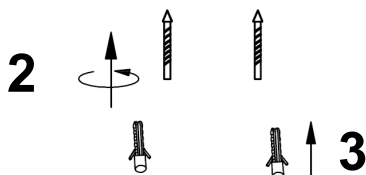

ASSEMBLY INSTRUCTIONS

OCTAVIA RIBBED GLASS 3 LIGHT SEMI FLUSH

1

11

2

3

4

5

7

6

10

9

8

G9 X 3

(BULB NOT INCLUDED)

MAINS SUPPLY