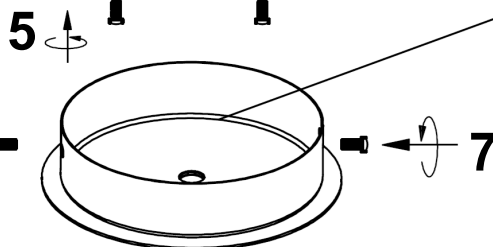

ASSEMBLY INSTRUCTIONS

OCTAVIA RIBBED GLASS 3 LIGHT SEMI FLUSH

1

11

2

3

4

5

7

6

10

9

8

G9 X 3

(BULB NOT INCLUDED)

MAINS SUPPLY