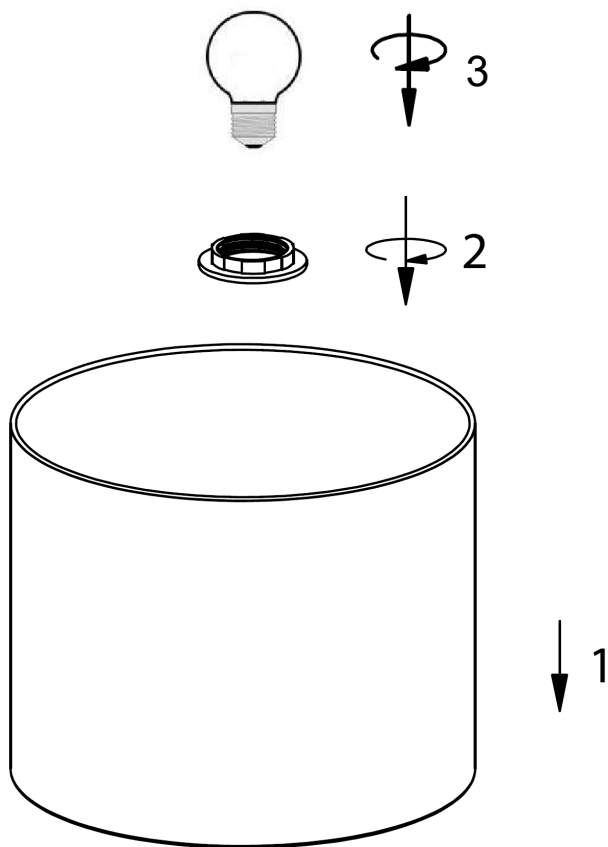

NOVA GLASS TABLE LAMP

E27
(BULB NOT INCLUDED)