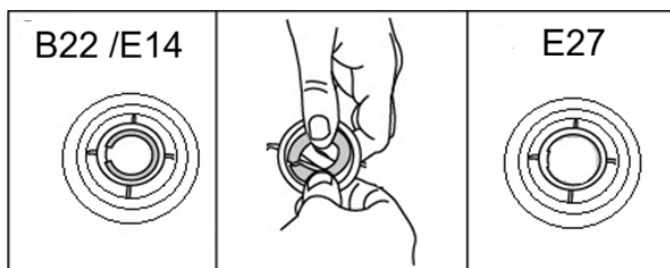

ASSEMBLY INSTRUCTIONS

Dia.1

MILLIE STRIPED FRILL EDGE SHADE

INCLUDED:

LAMP SHADE

THIS SHADE IS SUPPLIED WITH A
LAMP HOLDER CONVERTOR RING.

BULB NOT INCLUDED.

Dia. 2