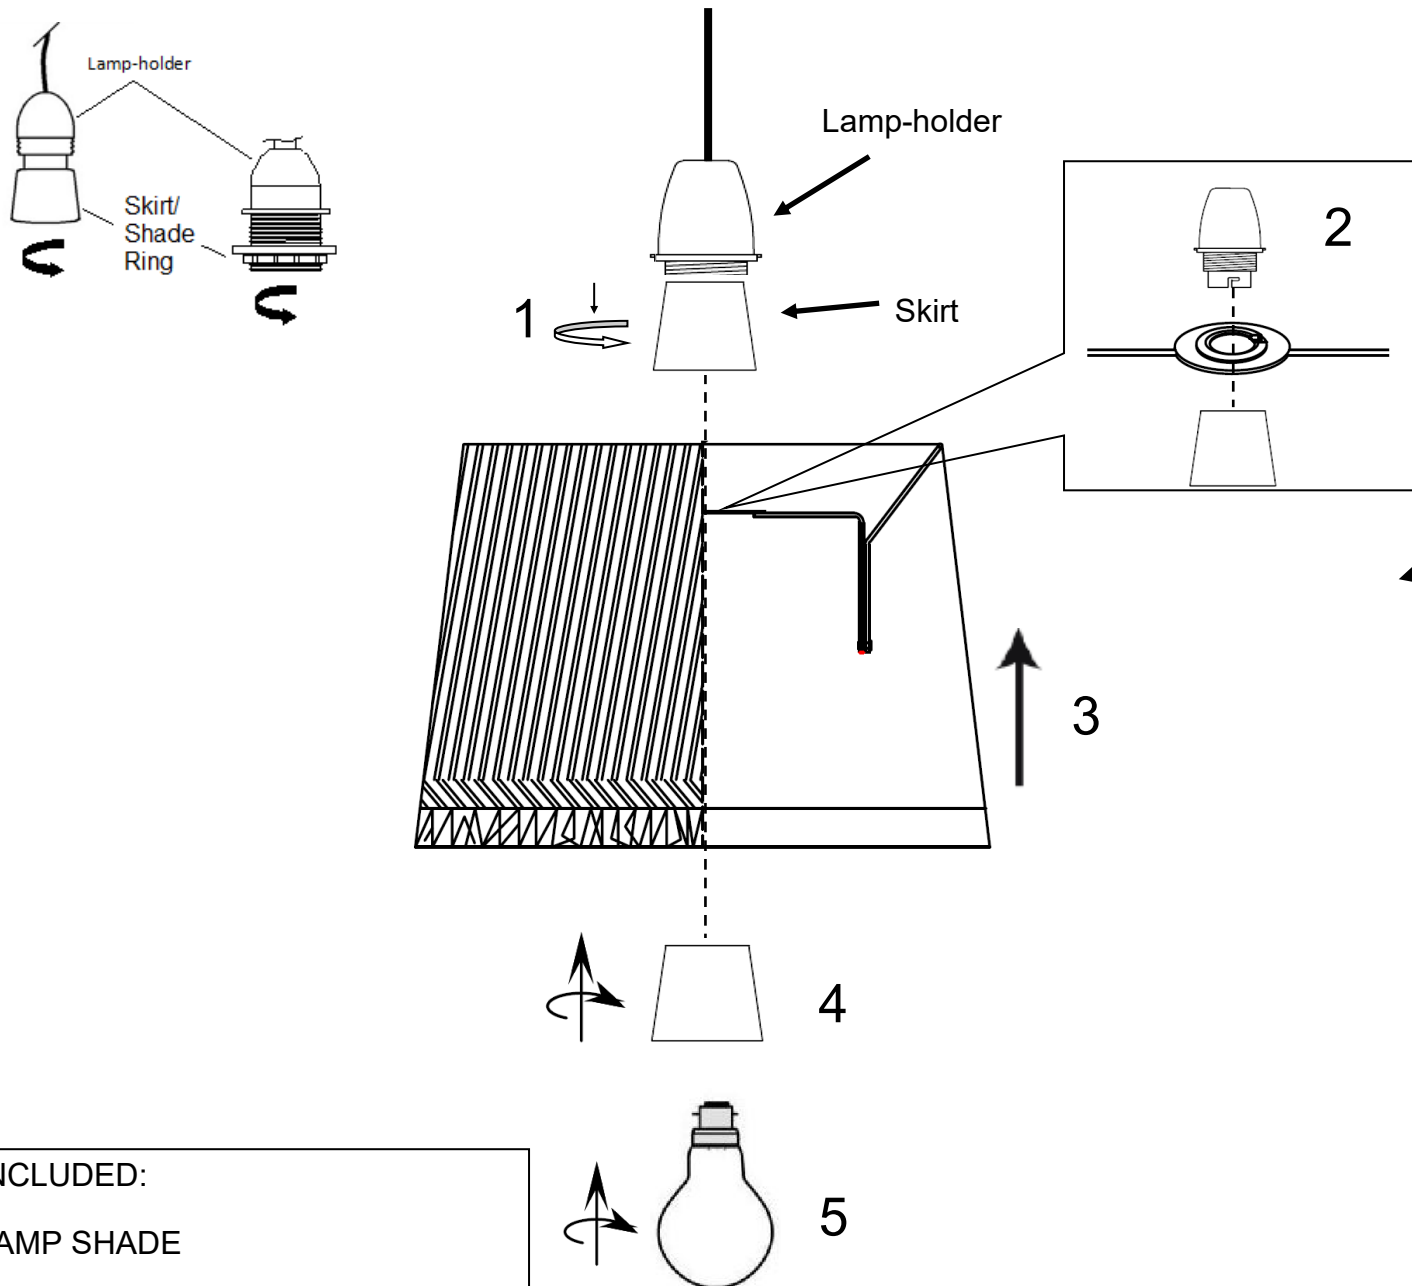

ASSEMBLY INSTRUCTIONS

Dia.1

MILLIE STRIPED FRILL EDGE SHADE

INCLUDED:

LAMP SHADE

THIS SHADE IS SUPPLIED WITH A
LAMP HOLDER CONVERTOR RING.

BULB NOT INCLUDED.

Dia. 2