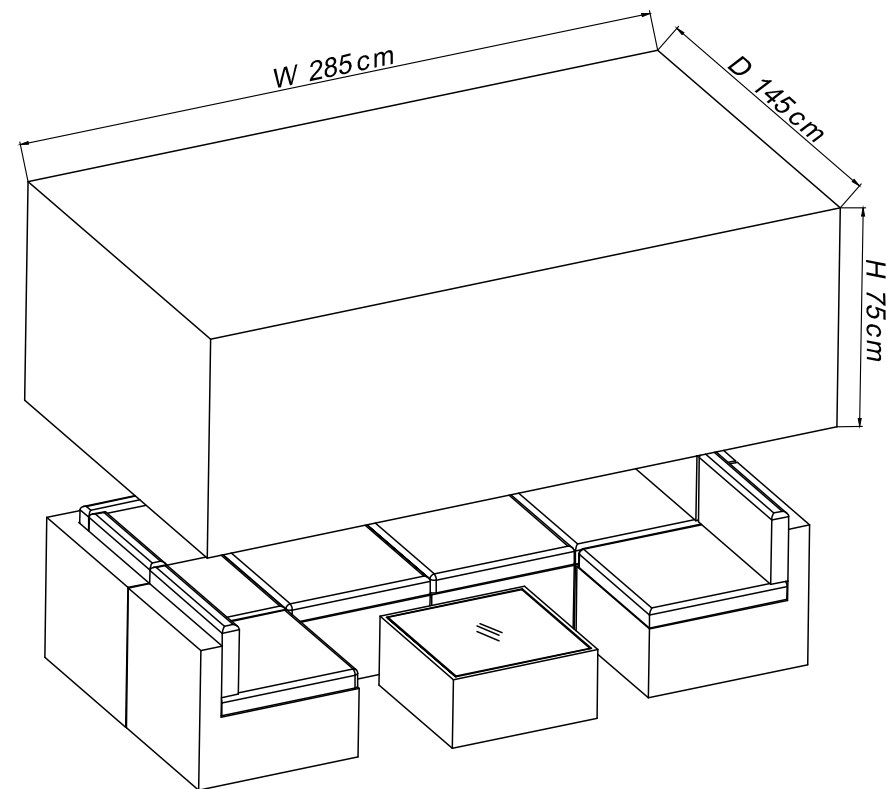

# DUSK.COM

LIVING | BEDROOM | DINING

Range Name: Lisbon  
Box Dimensions: L42 x W11 x H32 (cm)

Cover Dimension: W285 x D145 x H75(cm)

This product is intended for domestic use only, not for commercial purpose.