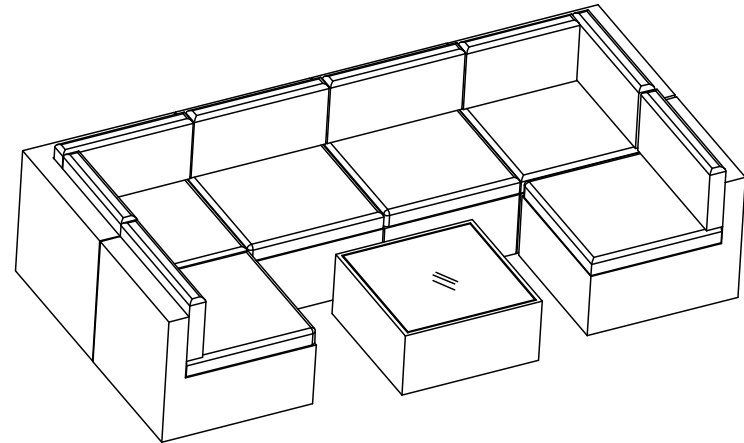

# DUSK.COM

LIVING | BEDROOM | DINING

Range Name: Lisbon  
Box Dimensions: L42 x W11 x H32 (cm)

Cover Dimension: W285 x D145 x H75(cm)

This product is intended for domestic use only, not for commercial purpose.