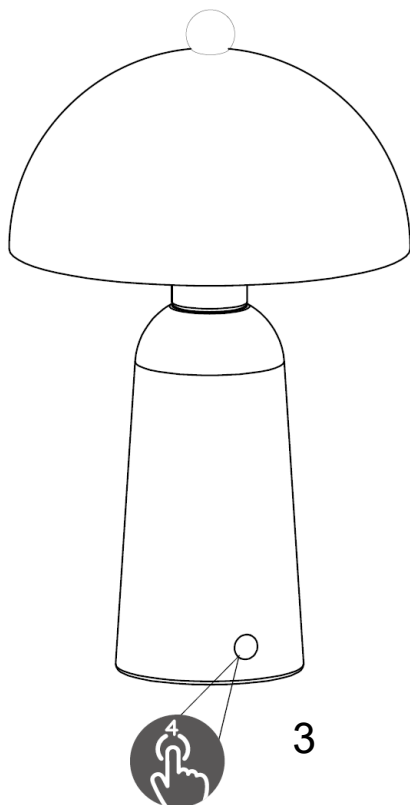

LUCIEN LED RECHARGEABLE WIRELESS LAMP

1

2

3

LED RECHARGEABLE
(LIGHT INCLUDED)

• **Safety Information: (Please retain for future reference)**

About this product:

- Suitable for indoor use.
- Operation Voltage: 5V~ 1A USB Type C Connection
- Please remove all the packaging before use.
- Using the USB cable provided attach the Type C connector to the fitting, then attach the USB connector to a suitable USB port to operate this product and recharge the battery.
- Switch product off to fully charge.
- Charging time: 3-4 hrs. Operating time: 5-6 hrs
- Suitable to plug in indoors only.
- This product contain non-replaceable battery and LED lamps, if the LED lamp or battery reach the end of their life the whole product must be replaced.

Warnings:

- This is a decoration product and NOT a toy, keep out of the reach of babies and children.
- If the USB cable is damaged you must dispose of the cable and replaced with new one.

This symbol indicates that the item should be disposed of separately from house hold waste. The item should be handed in for recycling in accordance with local environmental regulations for waste disposal. By separating a marked item from household waste you will help reduce the volume of waste sent to incinerators or land-fill and minimize any potential negative impact on human health and the environment.