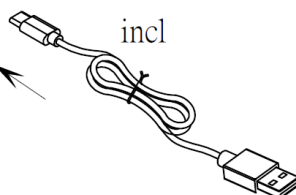

LUCIEN LED RECHARGEABLE WIRELESS LAMP

1

2

3

LED RECHARGEABLE
(LIGHT INCLUDED)

• **Safety Information: (Please retain for future reference)**

About this product:

- Suitable for indoor use.
- Operation Voltage: 5V~ 1A USB Type C Connection
- Please remove all the packaging before use.
- Using the USB cable provided attach the Type C connector to the fitting, then attach the USB connector to a suitable USB port to operate this product and recharge the battery.
- Switch product off to fully charge.
- Charging time: 3-4 hrs. Operating time: 5-6 hrs
- Suitable to plug in indoors only.
- This product contain non-replaceable battery and LED lamps, if the LED lamp or battery reach the end of their life the whole product must be replaced.

Warnings:

- This is a decoration product and NOT a toy, keep out of the reach of babies and children.
- If the USB cable is damaged you must dispose of the cable and replaced with new one.

This symbol indicates that the item should be disposed of separately from house hold waste. The item should be handed in for recycling in accordance with local environmental regulations for waste disposal. By separating a marked item from household waste you will help reduce the volume of waste sent to incinerators or land-fill and minimize any potential negative impact on human health and the environment.