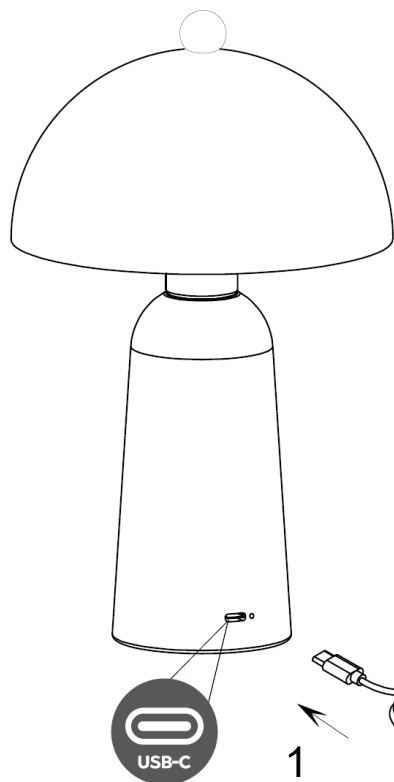

LUCIEN LED RECHARGEABLE WIRELESS LAMP

1

2

3

LED RECHARGEABLE
(LIGHT INCLUDED)

• **Safety Information: (Please retain for future reference)**

About this product:

- Suitable for indoor use.
- Operation Voltage: 5V~ 1A USB Type C Connection
- Please remove all the packaging before use.
- Using the USB cable provided attach the Type C connector to the fitting, then attach the USB connector to a suitable USB port to operate this product and recharge the battery.
- Switch product off to fully charge.
- Charging time: 3-4 hrs. Operating time: 5-6 hrs
- Suitable to plug in indoors only.
- This product contain non-replaceable battery and LED lamps, if the LED lamp or battery reach the end of their life the whole product must be replaced.

Warnings:

- This is a decoration product and NOT a toy, keep out of the reach of babies and children.
- If the USB cable is damaged you must dispose of the cable and replaced with new one.

This symbol indicates that the item should be disposed of separately from house hold waste. The item should be handed in for recycling in accordance with local environmental regulations for waste disposal. By separating a marked item from household waste you will help reduce the volume of waste sent to incinerators or land-fill and minimize any potential negative impact on human health and the environment.