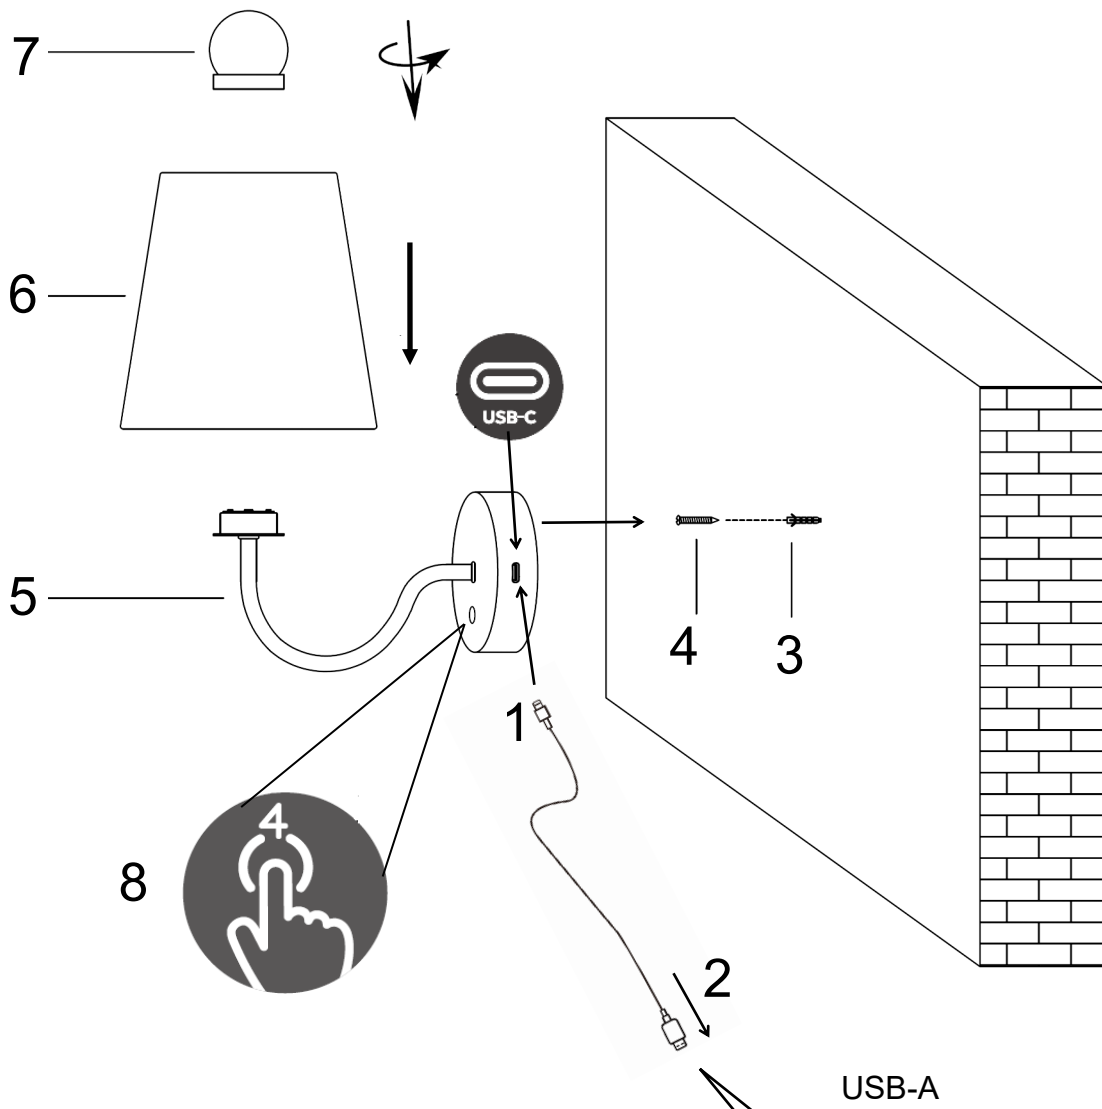

LUCIA RECHARGEABLE WALL LIGHT

8-10hrs
Operating time

2-3hrs
LI-ION 18650 –
2000mA, 3.7V

1	2	3	4
25%	50%	100%	OFF

Touch Dimming /ON & OFF

USB-A

5V~ 1A – Charger

NOT SUPPLIED