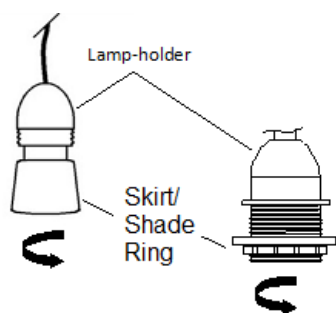

Dia. 1

LUCIA STRIPED CEILING SHADE

1

INCLUDED:

LAMP SHADE

THIS SHADE IS SUPPLIED WITH A LAMP HOLDER CONVERTOR RING.

BULB NOT INCLUDED.

Dia. 2