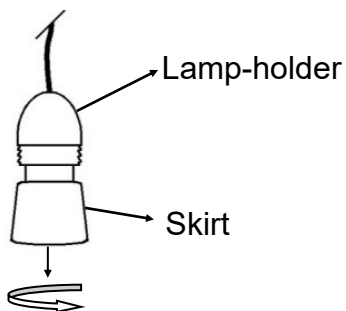

Dia. 1

LUCIA STRIPED CEILING SHADE

1

INCLUDED:

LAMP SHADE

THIS SHADE IS SUPPLIED WITH A LAMP HOLDER CONVERTOR RING.

BULB NOT INCLUDED.

Dia. 2