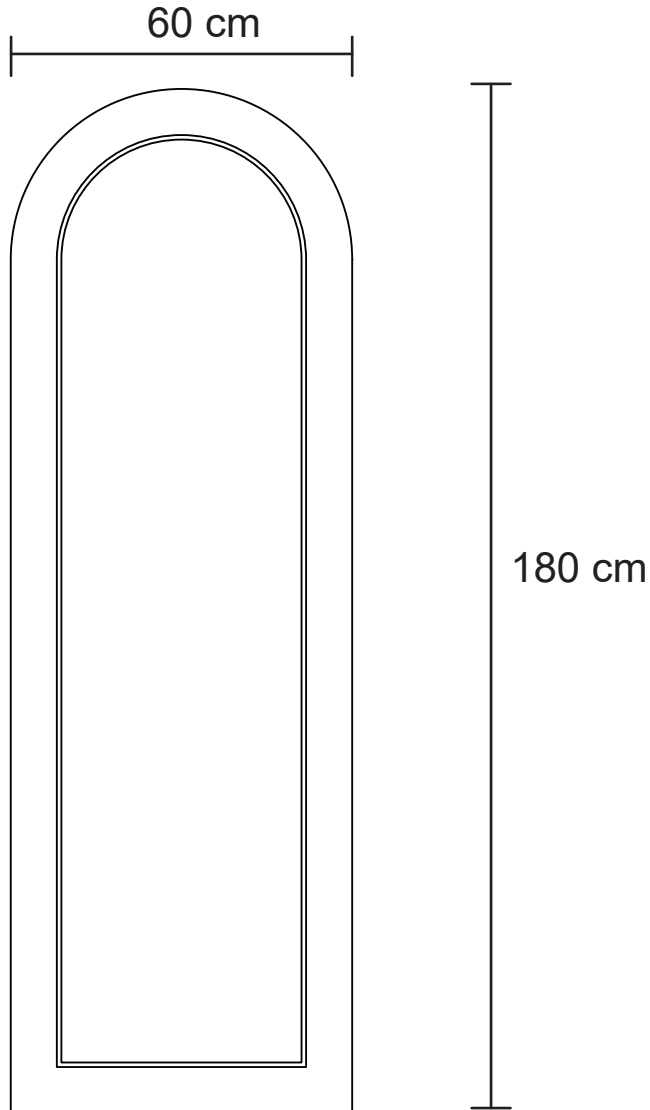

Lennon Arched Full Length Mirror

Up to 10 minutes
assembly time

One person
assembly

FLOOR AREA
2.0M X2.0M

REQUIRED ASSEMBLY SPACE

REQUIRED ASSEMBLY TOOLS Screws not included

Measure the distance of the hangers and put the screws in the wall.