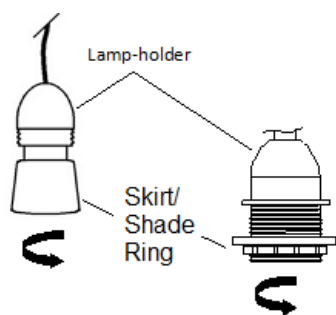

#### LIBBY FABRIC SHADE

INCLUDED:

LAMP SHADE

THIS SHADE IS SUPPLIED WITH A LAMP HOLDER CONVERTOR RING.

BULB NOT INCLUDED.

Dia. 2