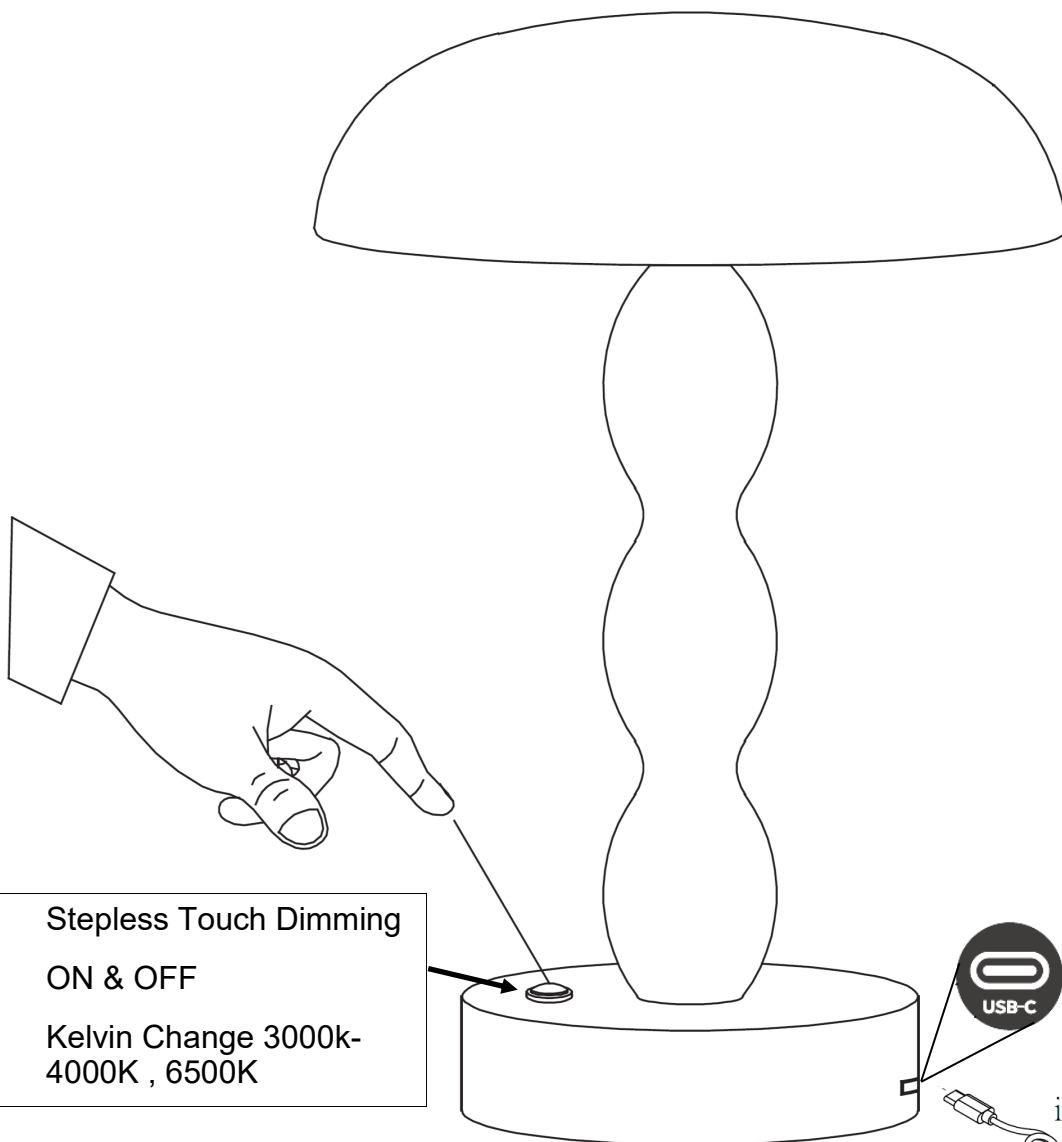

KIRSTY BOBBIN RECHARGEABLE TABLE LAMP

- Stepless Touch Dimming
- ON & OFF
- Kelvin Change 3000k-4000K , 6500K

10-12hrs
Operating time

3-5 hrs
LI-ION 18650 –
1200mA, 3.7V 1.2A

1. To Dim up or down touch and hold the switch on the base until desired light level is achieved.
2. To change the colour temperature from Warm white (3000K) to Cool white (4000K) to Daylight white (6500K) , press the touch switch repeatedly until the desired colour is selected.
3. To turn the lamp Off Hold the switch for 1-2 seconds. Press the switch again to turn On.