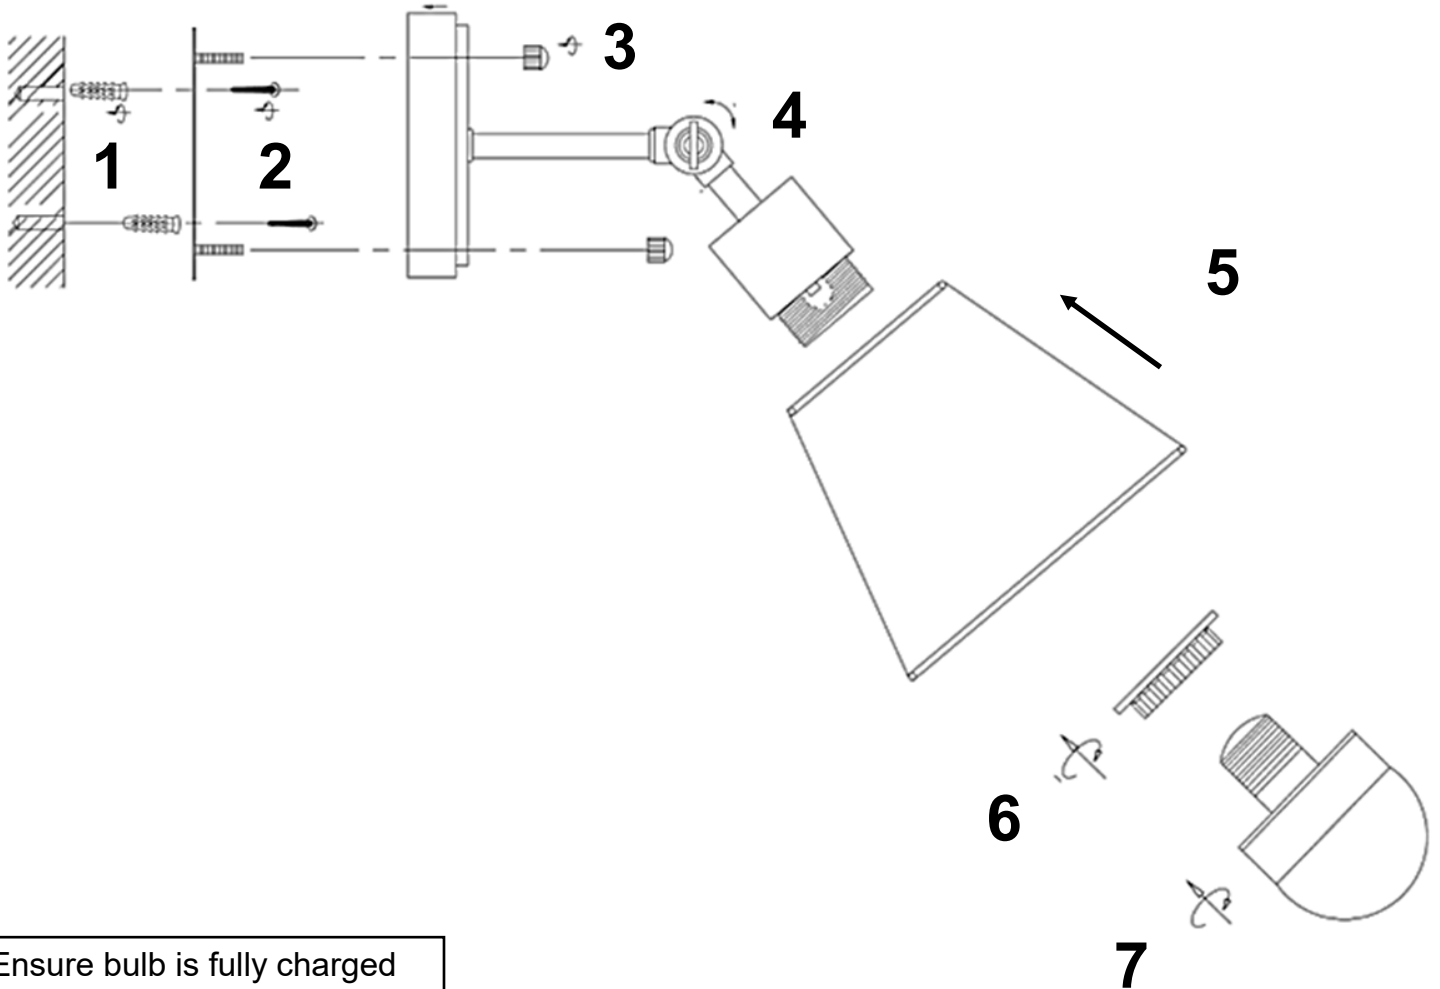

#### KALLY RATTAN RECHARGEABLE WALL LIGHT

Ensure bulb is fully charged before assemble into the product.

Charging on rechargeable bulb

5V~ 1A USB-A

USB-C

4-5hrs

1800MA 3.7V

4-5hrs