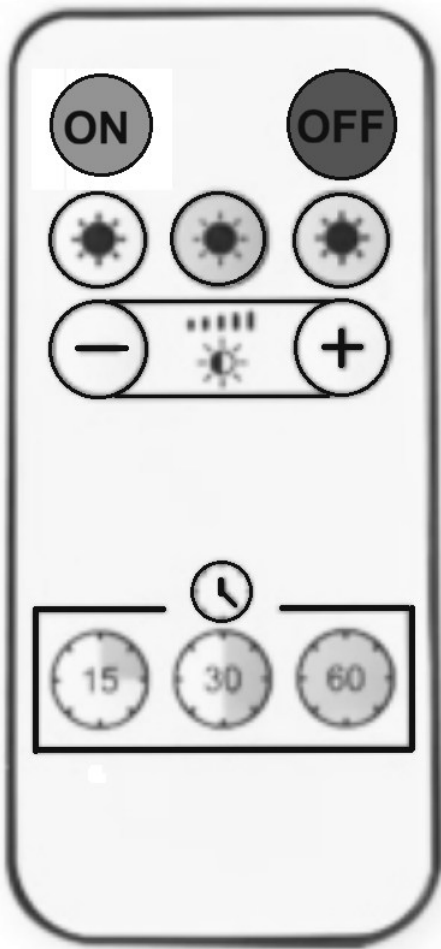

#### KALLY RATTAN RECHARGEABLE WALL LIGHT

Ensure bulb is fully charged before assemble into the product.

Charging on rechargeable bulb

5V~ 1A USB-A

USB-C

4-5hrs

1800MA 3.7V

4-5hrs

## REMOTE CONTROL COMMAND

  Light switch

   Light color switching button

   Brightness adjustment button

   15 minutes,  
30 minutes  
60 minute  
timed light off function

#### Component included:

1. Rechargeable bulb x 1
2. USB cable x 1
3. Remote control (Include 1 x CR2025 battery)