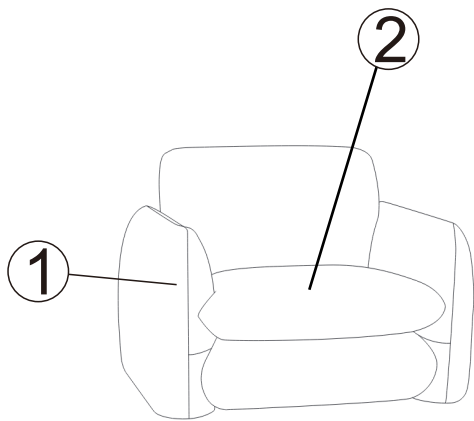

Parts checklist

Please check you have all the parts listed below with your product.

Do not discard any of the packaging until you have checked that you have all the parts and the pack of fixings

NO.	Parts List	QTY
1	Frame	1PC
2	Seat Cushion	1PC

Care and Maintenance

Help and Support

Please contact our customer service team on 0113 519 0311 if you have any questions or issues with your purchase.

Recycling

Please ensure that packaging is disposed of in a safe and environmentally friendly way, and recycle where possible. Please keep your assembly instructions safe to refer back to in the future

Here are some good tips to keep your new ottoman in tip-top condition.

Cleaning:

To clean your new ottoman, we advise using a damp cloth if the fabric is dusty or a low suction vacuum. Do not use abrasive chemicals or bleach as this may damage the product.

Checking and moving:

Periodically, we recommend you check that the screws and fixtures haven't become loose over time. To move your ottoman, we recommend lifting it where possible, as dragging or pushing it could cause damage to the legs or flooring.

Fabric:

Please note, depending on the lighting, positioning and surroundings of your room, the shade of the fabric will appear differently. Over a period of time, the fabric may also lighten or fade slightly due to light exposure.