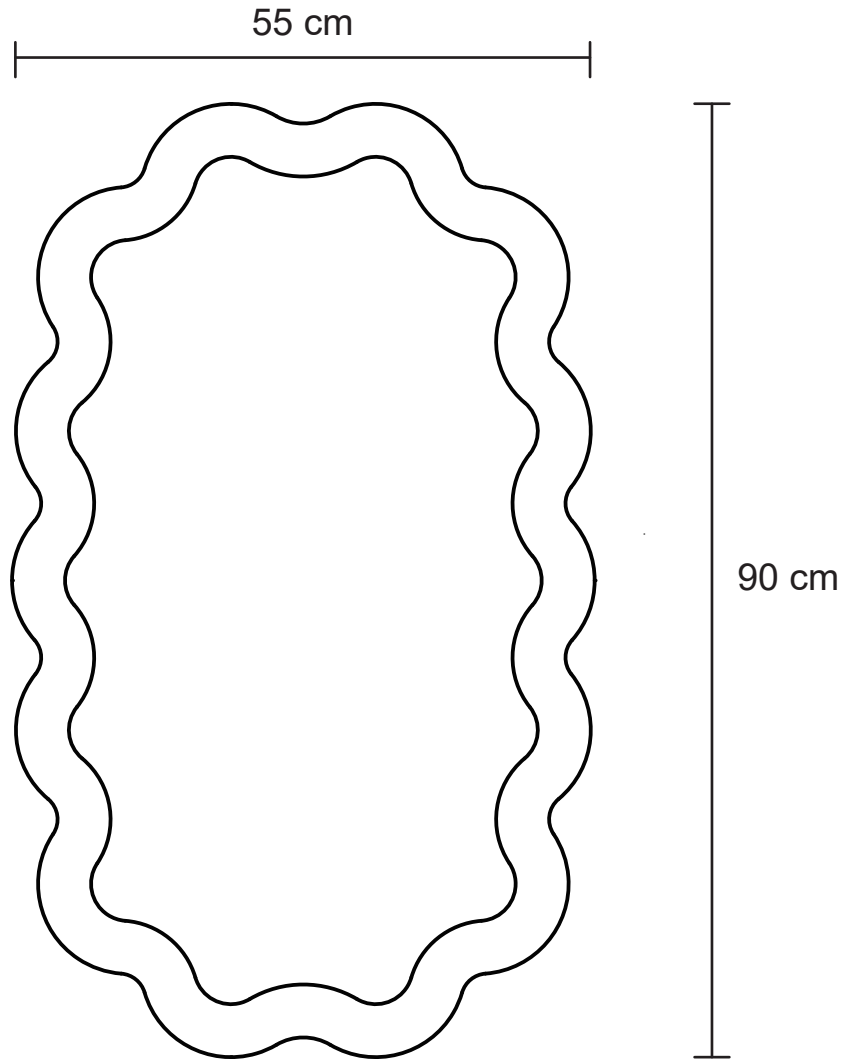

Indie Wavy Wood Mirror

Up to 10 minutes
assembly time

One person
assembly

FLOOR AREA
2.0M X2.0M

REQUIRED ASSEMBLY SPACE

REQUIRED ASSEMBLY TOOLS Screws not included

Measure the distance of the hangers and put the screws in the wall.