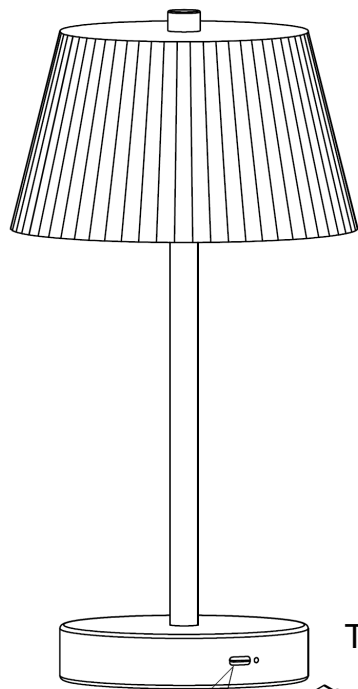

ASSEMBLY INSTRUCTIONS

HELENA PLEATED LED RECHARGEABLE WIRELESS LAMP

LED RECHARGEABLE  
(LIGHT INCLUDED)

### **Warnings:**

- This is a decoration product and NOT a toy, keep out of the reach of babies and children.
- If the USB cable is damaged you must dispose of the cable and replaced with new one.

This symbol indicates that the item should be disposed of separately from house hold waste. The item should be handed in for recycling in accordance with local environmental regulations for waste disposal. By separating a marked item from household waste you will help reduce the volume of waste sent to incinerators or land-fill and minimize any potential negative impact on human health and the environment.