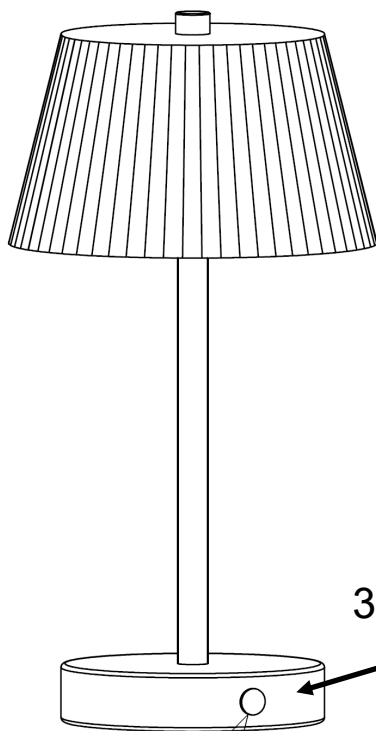

ASSEMBLY INSTRUCTIONS

HELENA PLEATED LED RECHARGEABLE WIRELESS LAMP

LED RECHARGEABLE  
(LIGHT INCLUDED)

### **Warnings:**

- This is a decoration product and NOT a toy, keep out of the reach of babies and children.
- If the USB cable is damaged you must dispose of the cable and replaced with new one.

This symbol indicates that the item should be disposed of separately from house hold waste. The item should be handed in for recycling in accordance with local environmental regulations for waste disposal. By separating a marked item from household waste you will help reduce the volume of waste sent to incinerators or land-fill and minimize any potential negative impact on human health and the environment.