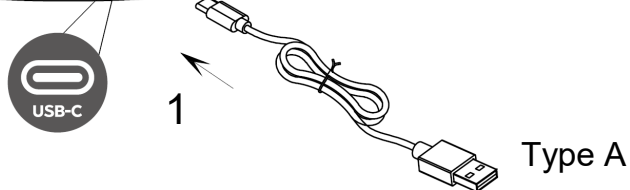

ASSEMBLY INSTRUCTIONS

HELENA PLEATED LED RECHARGEABLE WIRELESS LAMP

LED RECHARGEABLE  
(LIGHT INCLUDED)

### **About this product:**

- Suitable for indoor use.
- Operation Voltage: 5V~ 1A USB Type C Connection.
- Please remove all the packaging before use.
- Using the USB cable provided attach the Type C connector to the fitting, then attach the USB connector to a suitable USB port to operate this product and recharge the battery.
- Switch product off to fully charge.
- Charging time: 3-4 hrs. Operating time: 5-6 hrs
- Suitable to plug in indoors only.
- This product has a touch on/off button with dimming function.  
(ON/15%/50%/100%/OFF)
- This product contain non-replaceable battery and LED lamps, if the LED lamp or battery reach the end of their life the whole product must be replaced.

### **Warnings:**

- This is a decoration product and NOT a toy, keep out of the reach of babies and children.
- If the USB cable is damaged you must dispose of the cable and replaced with new one.

This symbol indicates that the item should be disposed of separately from house hold waste. The item should be handed in for recycling in accordance with local environmental regulations for waste disposal. By separating a marked item from household waste you will help reduce the volume of waste sent to incinerators or land-fill and minimize any potential negative impact on human health and the environment.