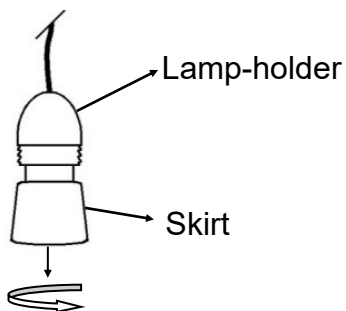

Dia.1

GABRIELLA GINGHAM CEILING SHADE

1

2

3

4

INCLUDED:

LAMP SHADE

THIS SHADE IS SUPPLIED WITH A LAMP HOLDER CONVERTOR RING.

BULB NOT INCLUDED.

Dia. 2