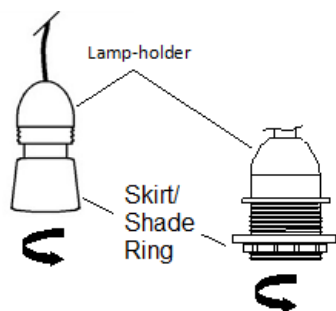

Dia.1

GABRIELLA GINGHAM CEILING SHADE

1

2

3

4

INCLUDED:

LAMP SHADE

THIS SHADE IS SUPPLIED WITH A LAMP HOLDER CONVERTOR RING.

BULB NOT INCLUDED.

Dia. 2