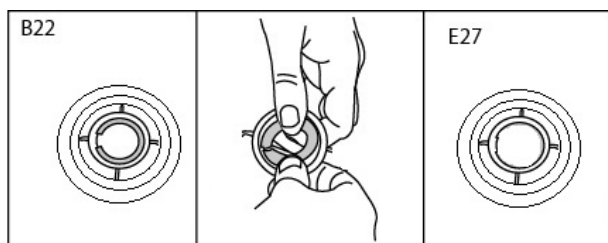

ASSEMBLY INSTRUCTIONS

Dia.1

FLEUR RATTAN LAYERED PETAL SHADE

INCLUDED:

LAMP SHADE

THIS SHADE IS SUPPLIED WITH A LAMP HOLDER CONVERTOR RING.

BULB NOT INCLUDED.

Dia. 2