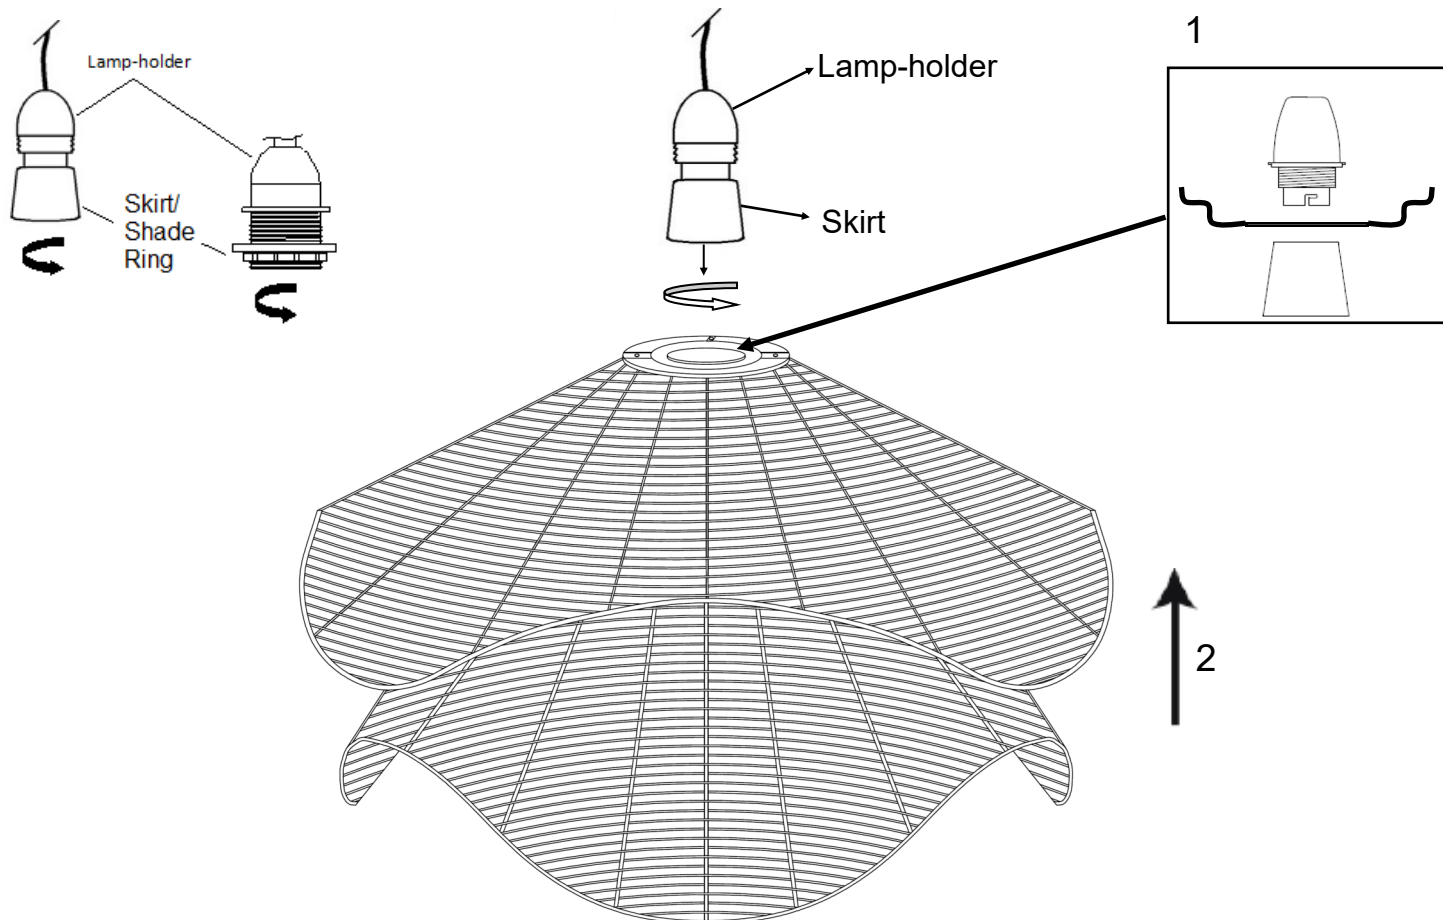

ASSEMBLY INSTRUCTIONS

Dia.1

FLEUR RATTAN LAYERED PETAL SHADE

INCLUDED:

LAMP SHADE

THIS SHADE IS SUPPLIED WITH A LAMP HOLDER CONVERTOR RING.

BULB NOT INCLUDED.

Dia. 2