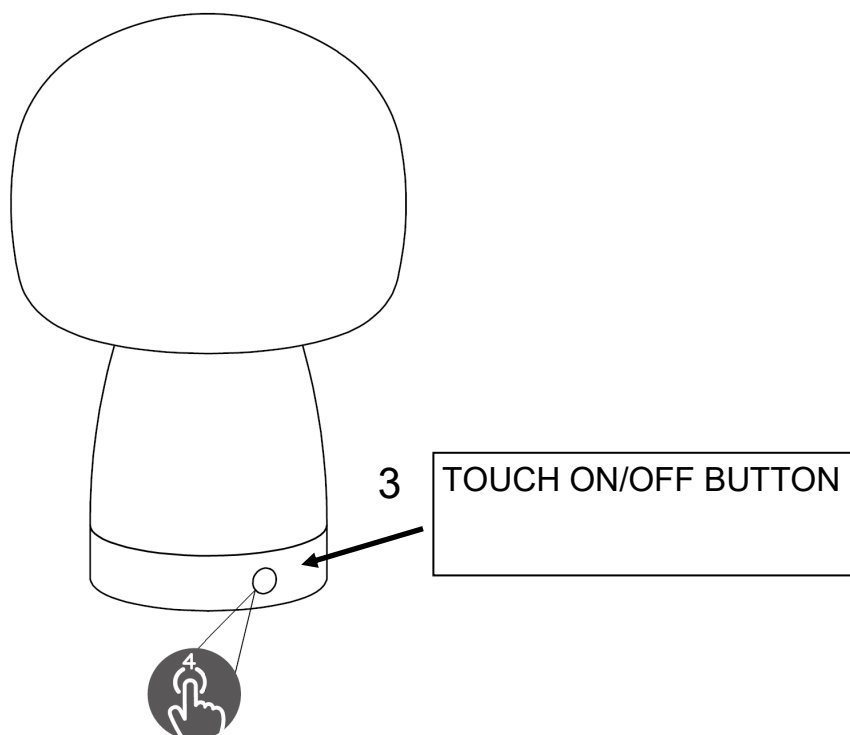

ENOKI LED RECHARGEABLE WIRELESS LAMP

LED RECHARGEABLE
(LIGHT INCLUDED)

• **Safety Information: (Please retain for future reference)**

About this product:

- Suitable for indoor use.
- Operation Voltage: 5V~ 1A USB Type C Connection.
- Please remove all the packaging before use.
- Using the USB cable provided attach the Type C connector to the fitting, then attach the USB connector to a suitable USB port to operate this product and recharge the battery.
- Switch product off to fully charge.
- Charging time: 3-4 hrs. Operating time: 5-6 hrs
- Suitable to plug in indoors only.
- This product has a touch on/off button with dimming function.
(ON/15%/50%/100%/OFF)
- This product contain non-replaceable battery and LED lamps, if the LED lamp or battery reach the end of their life the whole product must be replaced.

Warnings:

- This is a decoration product and NOT a toy, keep out of the reach of babies and children.
- If the USB cable is damaged you must dispose of the cable and replaced with new one.

This symbol indicates that the item should be disposed of separately from house hold waste. The item should be handed in for recycling in accordance with local environmental regulations for waste disposal. By separating a marked item from household waste you will help reduce the volume of waste sent to incinerators or land-fill and minimize any potential negative impact on human health and the environment.