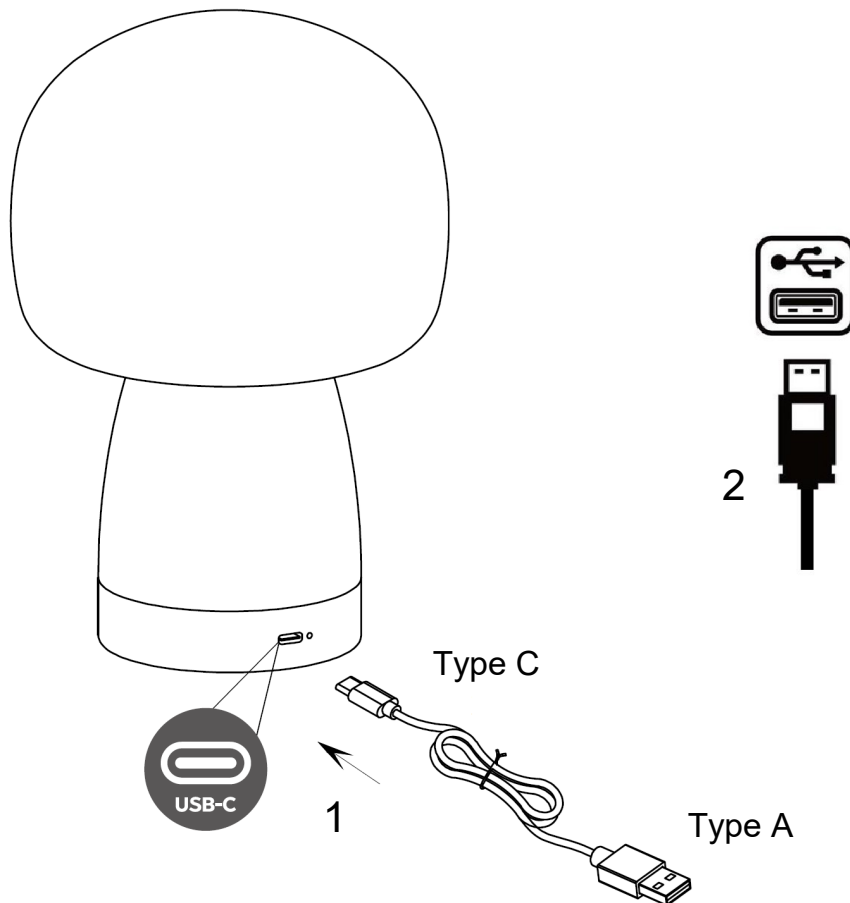

ENOKI LED RECHARGEABLE WIRELESS LAMP

LED RECHARGEABLE
(LIGHT INCLUDED)

• **Safety Information: (Please retain for future reference)**

About this product:

- Suitable for indoor use.
- Operation Voltage: 5V~ 1A USB Type C Connection.
- Please remove all the packaging before use.
- Using the USB cable provided attach the Type C connector to the fitting, then attach the USB connector to a suitable USB port to operate this product and recharge the battery.
- Switch product off to fully charge.
- Charging time: 3-4 hrs. Operating time: 5-6 hrs
- Suitable to plug in indoors only.
- This product has a touch on/off button with dimming function.
(ON/15%/50%/100%/OFF)
- This product contain non-replaceable battery and LED lamps, if the LED lamp or battery reach the end of their life the whole product must be replaced.

Warnings:

- This is a decoration product and NOT a toy, keep out of the reach of babies and children.
- If the USB cable is damaged you must dispose of the cable and replaced with new one.

This symbol indicates that the item should be disposed of separately from house hold waste. The item should be handed in for recycling in accordance with local environmental regulations for waste disposal. By separating a marked item from household waste you will help reduce the volume of waste sent to incinerators or land-fill and minimize any potential negative impact on human health and the environment.