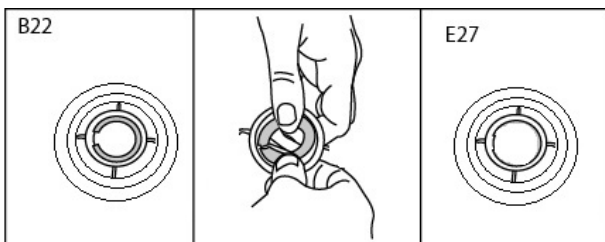

ASSEMBLY INSTRUCTIONS

RATTAN EASY-FIT SHADE

Dia.1

E27

B22 / E14

Dia. 2
BULB NOT INCLUDED

Q.C APPROVED
30/05/2024
ISSUE 1