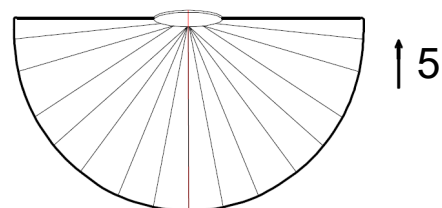

ASSEMBLY INSTRUCTIONS

RATTAN EASY-FIT SHADE

Dia.1

E27

B22 / E14

Dia. 2
BULB NOT INCLUDED

Q.C APPROVED
30/05/2024
ISSUE 1