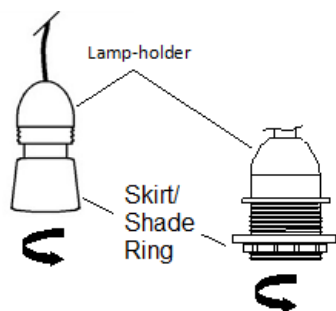

ASSEMBLY INSTRUCTIONS

RATTAN EASY-FIT SHADE

Dia.1

E27

B22 / E14

Dia. 2
BULB NOT INCLUDED

Q.C APPROVED
30/05/2024
ISSUE 1