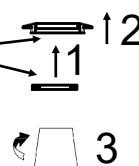

ASSEMBLY INSTRUCTIONS

RATTAN EASY-FIT SHADE

Dia.1

E27

B22 / E14

Dia. 2
BULB NOT INCLUDED

Q.C APPROVED
30/05/2024
ISSUE 1