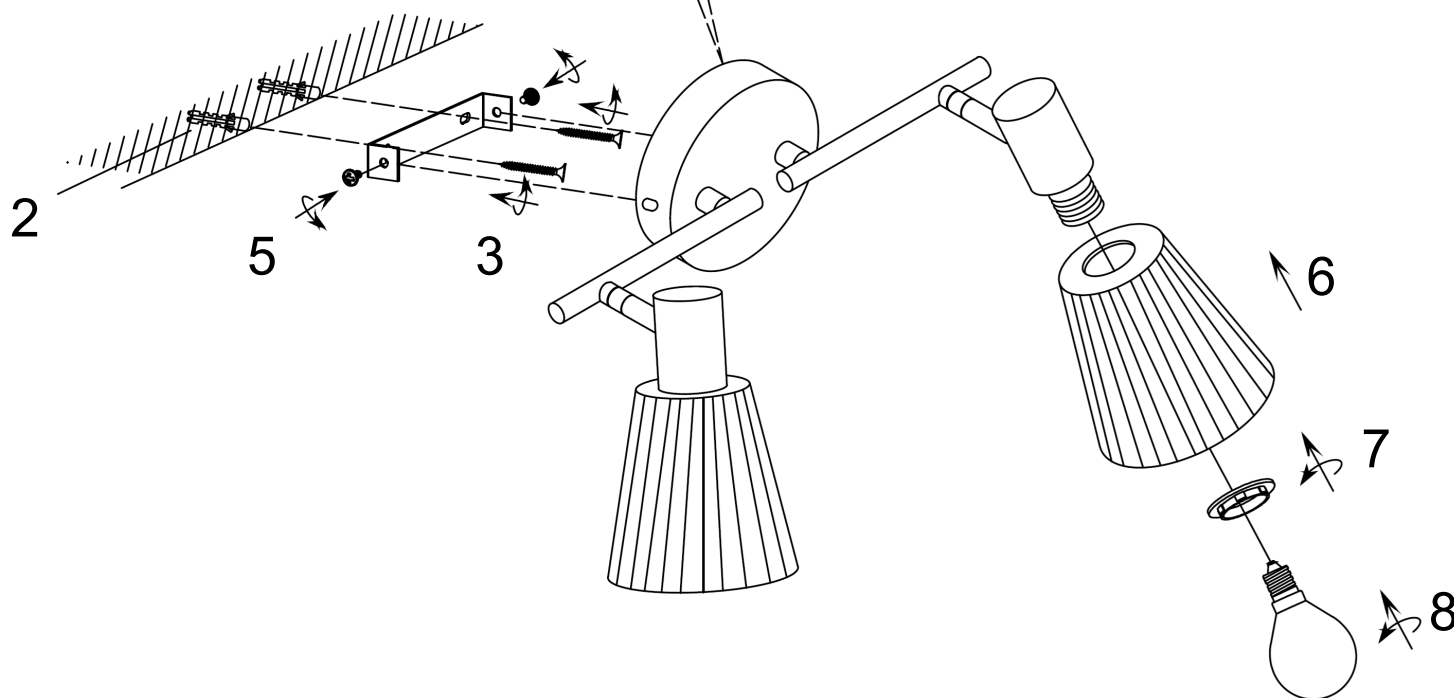

ELLA GLASS CONICAL WALL LIGHT

1

9

E14

(BULBS NOT INCLUDED)

APPROVED
24/11/2025
ISSUE 1

MAINS SUPPLY

LIVE - Possible colours : Red or Brown

EARTH - Un sleeved copper or (Green / Yellow)

NEUTRAL - Possible colours : Black or Blue

LIGHT FITTING

LIVE

EARTH

NEUTRAL