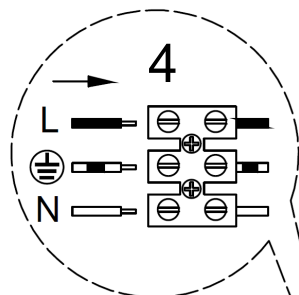

ELLA GLASS CONICAL WALL LIGHT

1

9

E14

(BULBS NOT INCLUDED)

APPROVED
24/11/2025
ISSUE 1

MAINS SUPPLY

LIVE - Possible colours : Red or Brown

EARTH - Un sleeved copper or (Green / Yellow)

NEUTRAL - Possible colours : Black or Blue

LIGHT FITTING

LIVE

EARTH

NEUTRAL