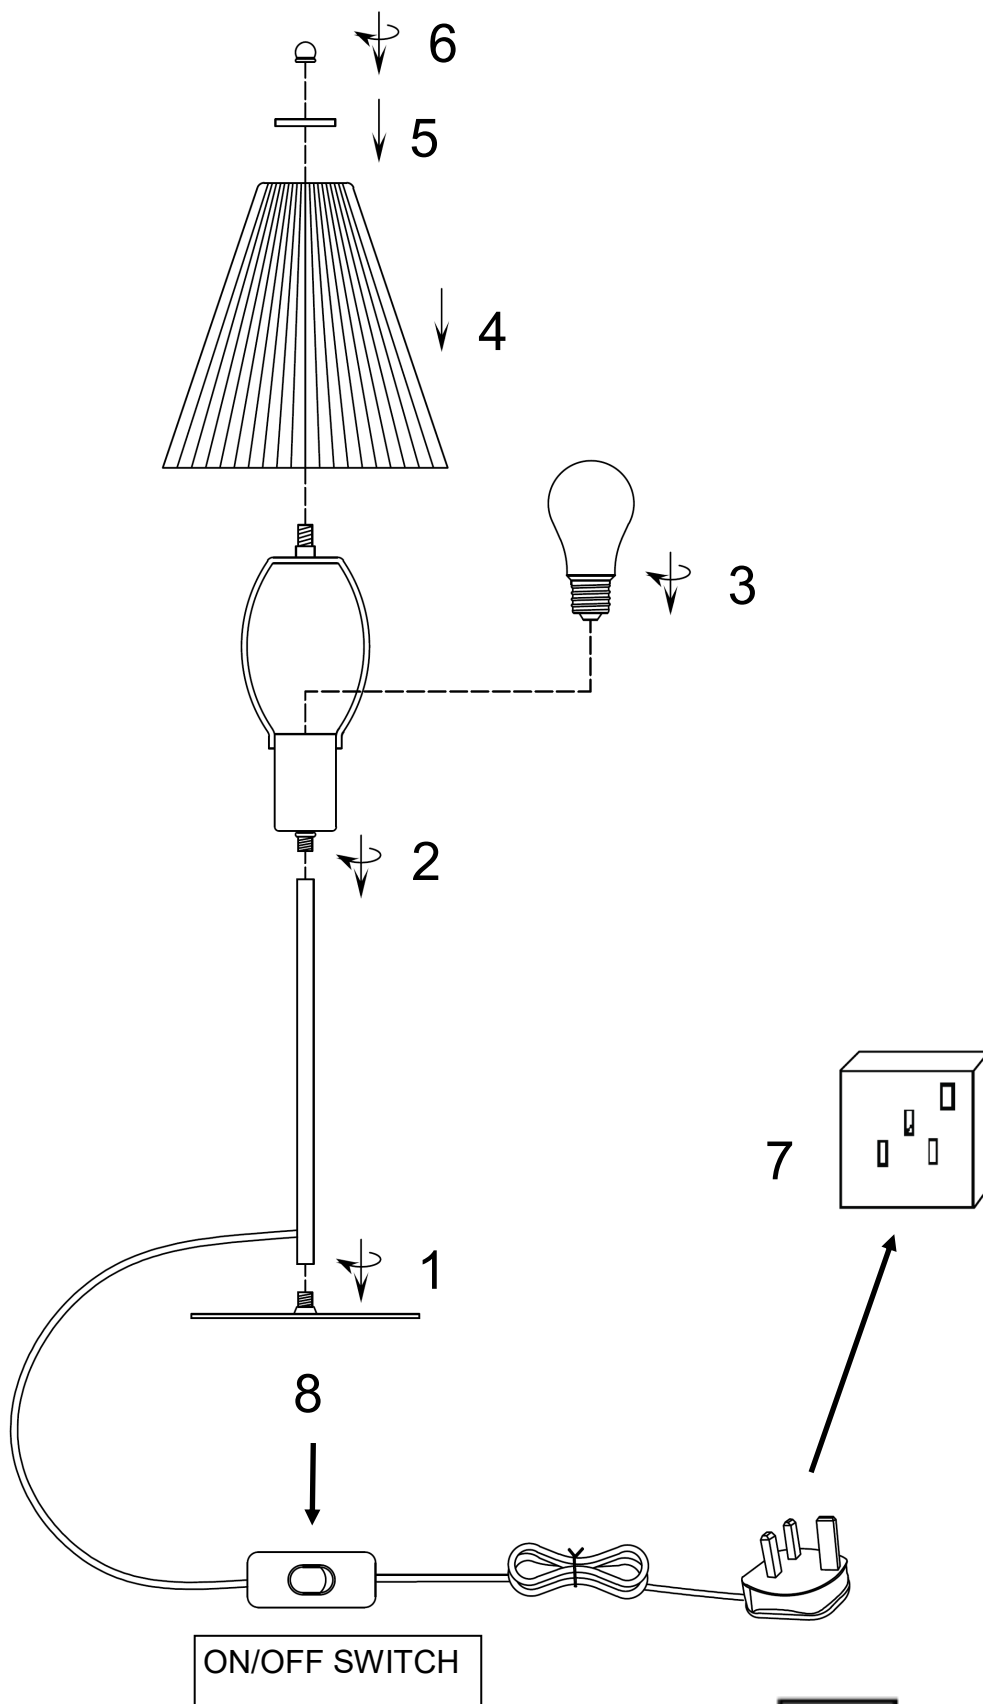

ELLA GLASS CONICAL STRIPED TABLE LAMP

E27  
(BULB NOT INCLUDED)

APPROVED  
24/11/2025  
ISSUE 1

Q.C