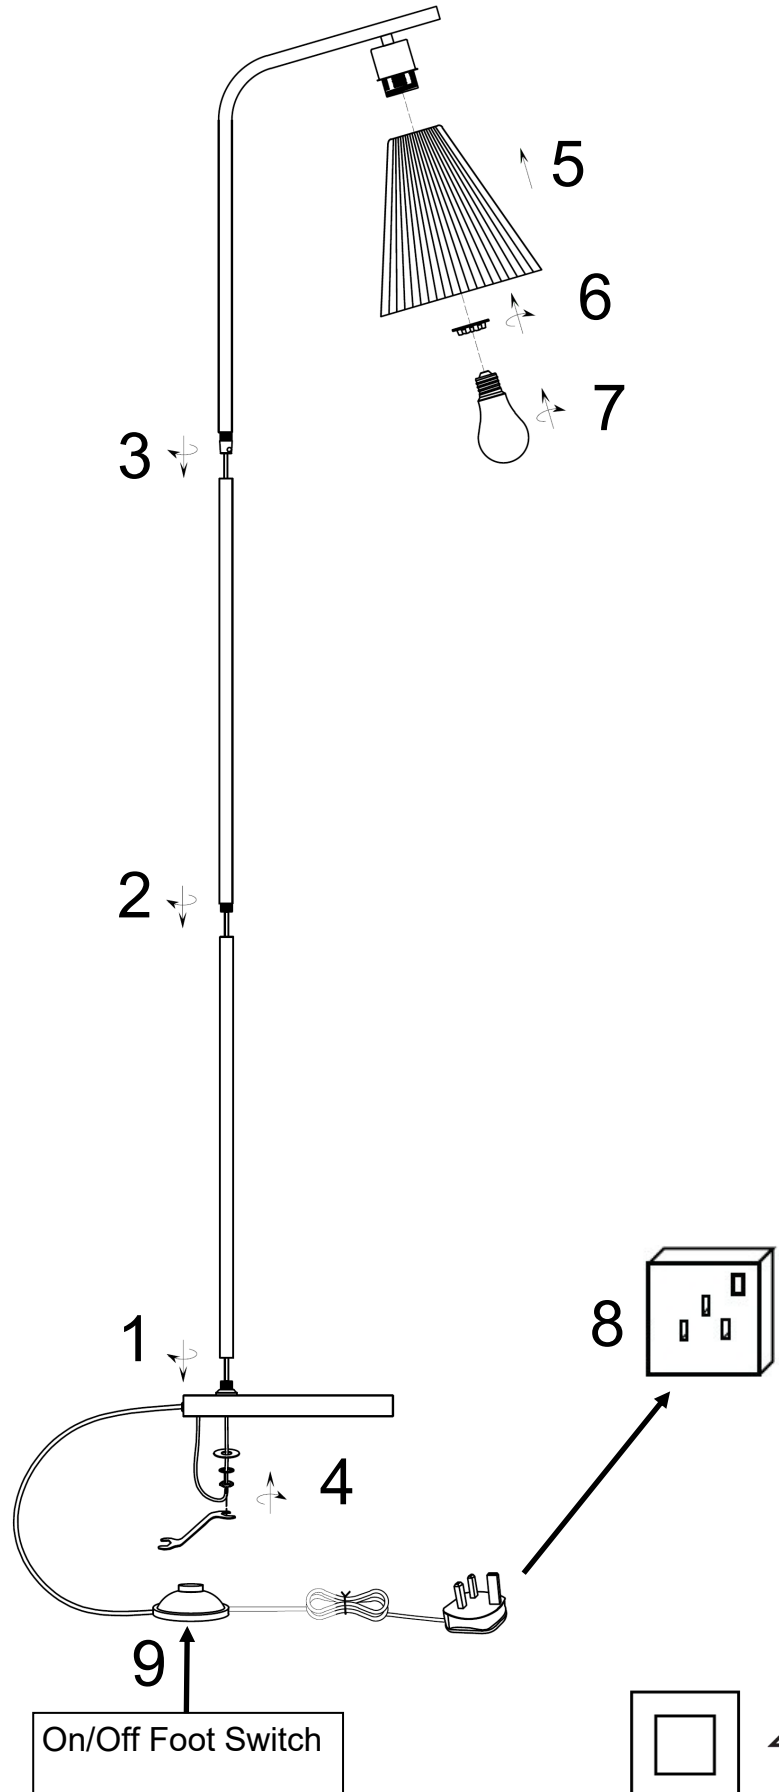

### ELLA GLASS CONICAL STRIPED FLOOR LAMP

E27  
(BULB NOT INCLUDED)

**Q.C** APPROVED  
24/11/2025  
ISSUE 1

On/Off Foot Switch