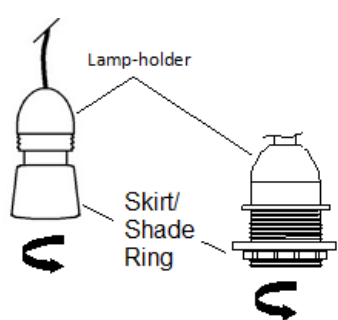

ASSEMBLY INSTRUCTIONS

Dia.1

ELLIOT LINEN SCALLOP STRIPE SHADE

INCLUDED:

LAMP SHADE

THIS SHADE IS SUPPLIED WITH A
LAMP HOLDER CONVERTOR RING.

BULB NOT INCLUDED.

Dia. 2