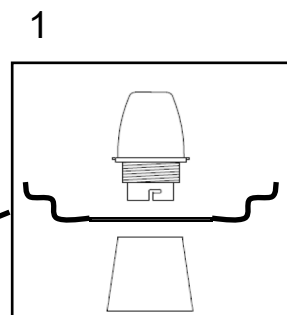

ASSEMBLY INSTRUCTIONS

Dia.1

ELLIOT LINEN SCALLOP STRIPE SHADE

INCLUDED:

LAMP SHADE

THIS SHADE IS SUPPLIED WITH A
LAMP HOLDER CONVERTOR RING.

BULB NOT INCLUDED.

Dia. 2