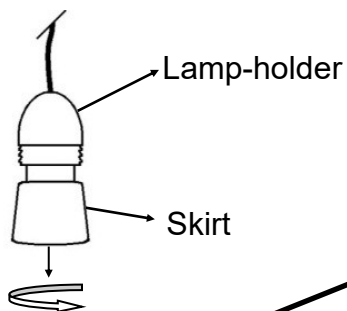

ASSEMBLY INSTRUCTIONS

Dia.1

ELLIOT LINEN SCALLOP STRIPE SHADE

INCLUDED:

LAMP SHADE

THIS SHADE IS SUPPLIED WITH A
LAMP HOLDER CONVERTOR RING.

BULB NOT INCLUDED.

Dia. 2