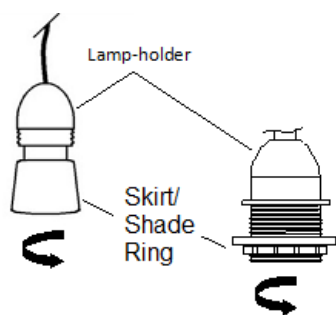

## DREW GEOMETRIC CEILING SHADE-ORANGE

INCLUDED:

LAMP SHADE

THIS SHADE IS SUPPLIED WITH A LAMP HOLDER CONVERTOR RING.

BULB NOT INCLUDED.

Dia. 2