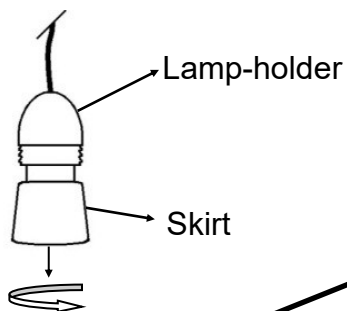

## DREW GEOMETRIC CEILING SHADE-ORANGE

INCLUDED:

LAMP SHADE

THIS SHADE IS SUPPLIED WITH A LAMP HOLDER CONVERTOR RING.

BULB NOT INCLUDED.

Dia. 2