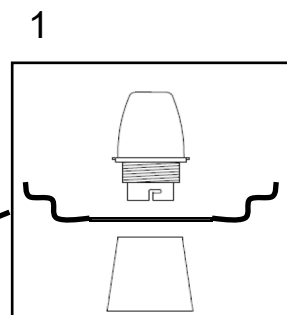

## DREW GEOMETRIC CEILING SHADE-ORANGE

INCLUDED:

LAMP SHADE

THIS SHADE IS SUPPLIED WITH A LAMP HOLDER CONVERTOR RING.

BULB NOT INCLUDED.

Dia. 2