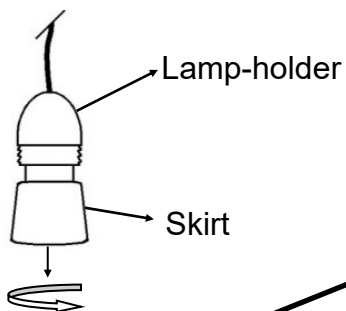

Dia.1

DREW GEOMETRIC CEILING SHADE

INCLUDED:

LAMP SHADE

THIS SHADE IS SUPPLIED WITH A LAMP HOLDER CONVERTOR RING.

BULB NOT INCLUDED.

Dia. 2