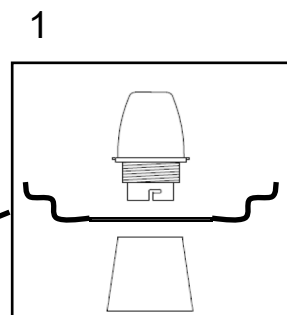

Dia.1

DREW GEOMETRIC CEILING SHADE

INCLUDED:

LAMP SHADE

THIS SHADE IS SUPPLIED WITH A LAMP HOLDER CONVERTOR RING.

BULB NOT INCLUDED.

Dia. 2