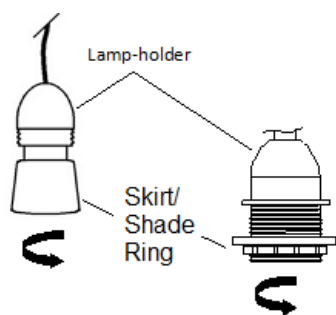

Dia.1

DREW GEOMETRIC CEILING SHADE

INCLUDED:

LAMP SHADE

THIS SHADE IS SUPPLIED WITH A LAMP HOLDER CONVERTOR RING.

BULB NOT INCLUDED.

Dia. 2