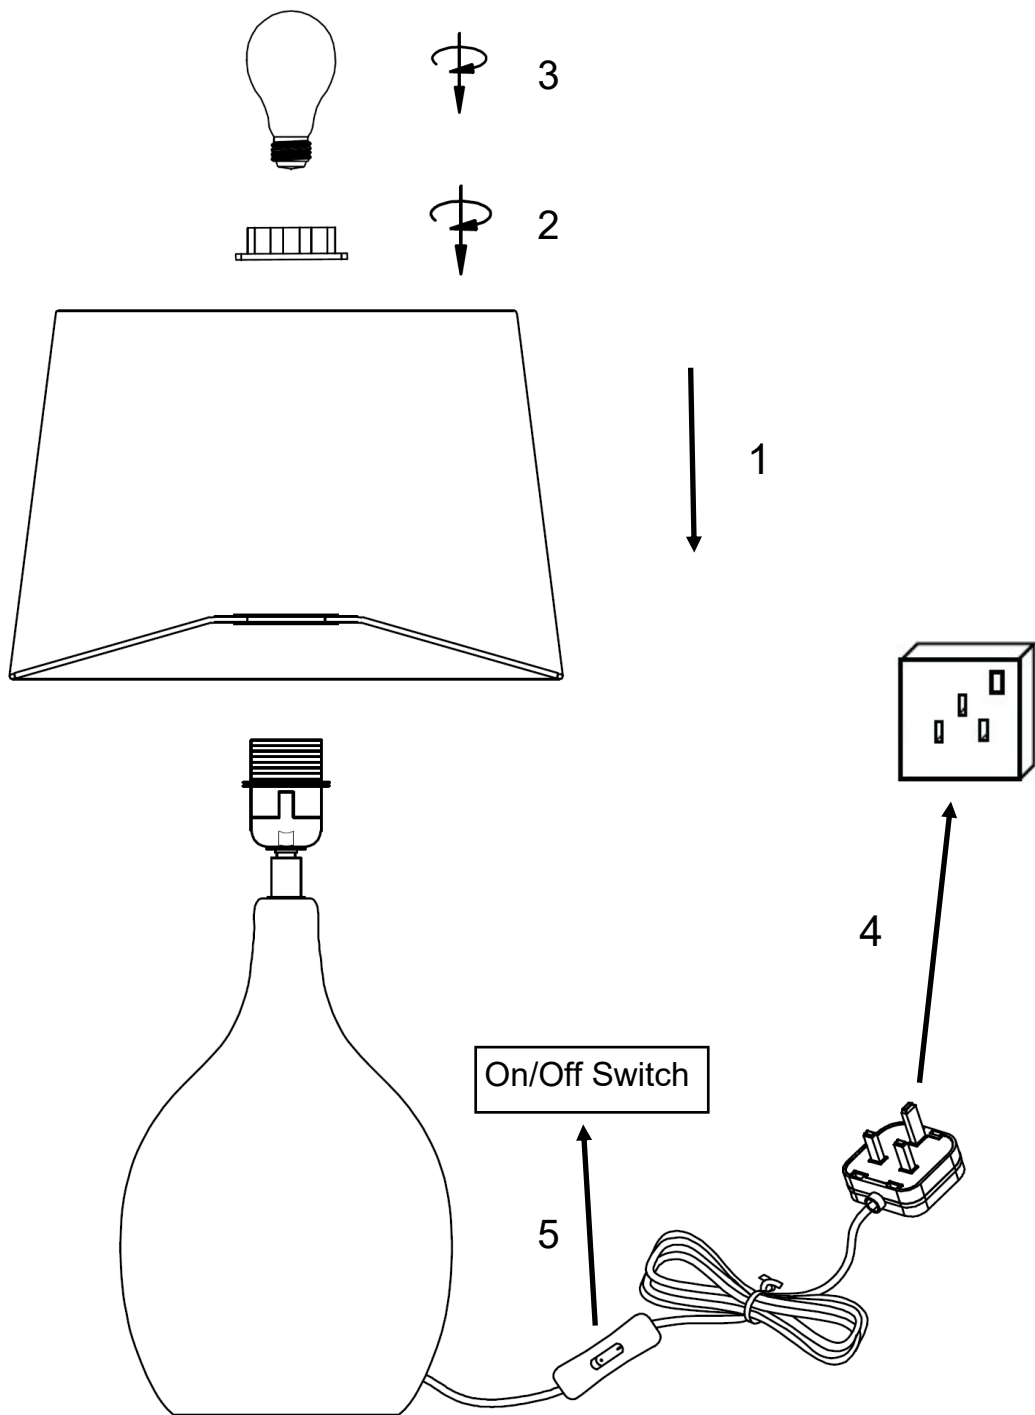

ASSEMBLY INSTRUCTIONS

CASTILLO GLASS TABLE LAMP

E27

(BULB NOT INCLUDED)