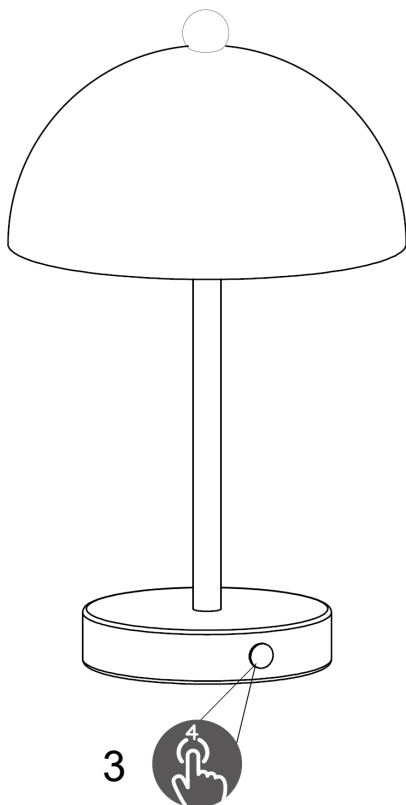

CERISE LED RECHARGEABLE WIRELESS LAMP

LED RECHARGEABLE
(LIGHT INCLUDED)

Q.C APPROVED
04/11/2024
ISSUE 1

• **Safety Information: (Please retain for future reference)**

About this product:

- Suitable for indoor use.
- Operation Voltage: 5V~ 1A USB Type C Connection
- Please remove all the packaging before use.
- Using the USB cable provided attach the Type C connector to the fitting, then attach the USB connector to a suitable USB port to operate this product and recharge the battery.
- Switch product off to fully charge.
- Charging time: 3-4 hrs. Operating time: 5-6 hrs
- Suitable to plug in indoors only.
- This product contain non-replaceable battery and LED lamps, if the LED lamp or battery reach the end of their life the whole product must be replaced.

Warnings:

- This is a decoration product and NOT a toy, keep out of the reach of babies and children.
- If the USB cable is damaged you must dispose of the cable and replaced with new one.

This symbol indicates that the item should be disposed of separately from house hold waste. The item should be handed in for recycling in accordance with local environmental regulations for waste disposal. By separating a marked item from household waste you will help reduce the volume of waste sent to incinerators or land-fill and minimize any potential negative impact on human health and the environment.