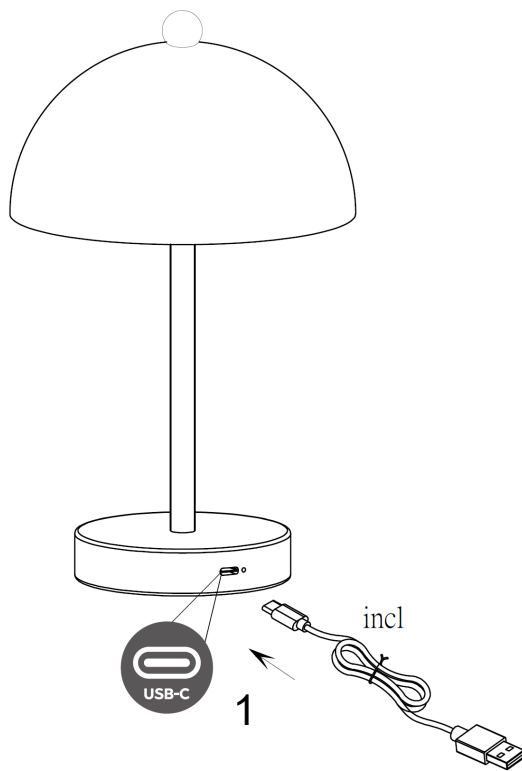

CERISE LED RECHARGEABLE WIRELESS LAMP

LED RECHARGEABLE
(LIGHT INCLUDED)

Q.C APPROVED
04/11/2024
ISSUE 1

• **Safety Information: (Please retain for future reference)**

About this product:

- Suitable for indoor use.
- Operation Voltage: 5V~ 1A USB Type C Connection
- Please remove all the packaging before use.
- Using the USB cable provided attach the Type C connector to the fitting, then attach the USB connector to a suitable USB port to operate this product and recharge the battery.
- Switch product off to fully charge.
- Charging time: 3-4 hrs. Operating time: 5-6 hrs
- Suitable to plug in indoors only.
- This product contain non-replaceable battery and LED lamps, if the LED lamp or battery reach the end of their life the whole product must be replaced.

Warnings:

- This is a decoration product and NOT a toy, keep out of the reach of babies and children.
- If the USB cable is damaged you must dispose of the cable and replaced with new one.

This symbol indicates that the item should be disposed of separately from house hold waste. The item should be handed in for recycling in accordance with local environmental regulations for waste disposal. By separating a marked item from household waste you will help reduce the volume of waste sent to incinerators or land-fill and minimize any potential negative impact on human health and the environment.