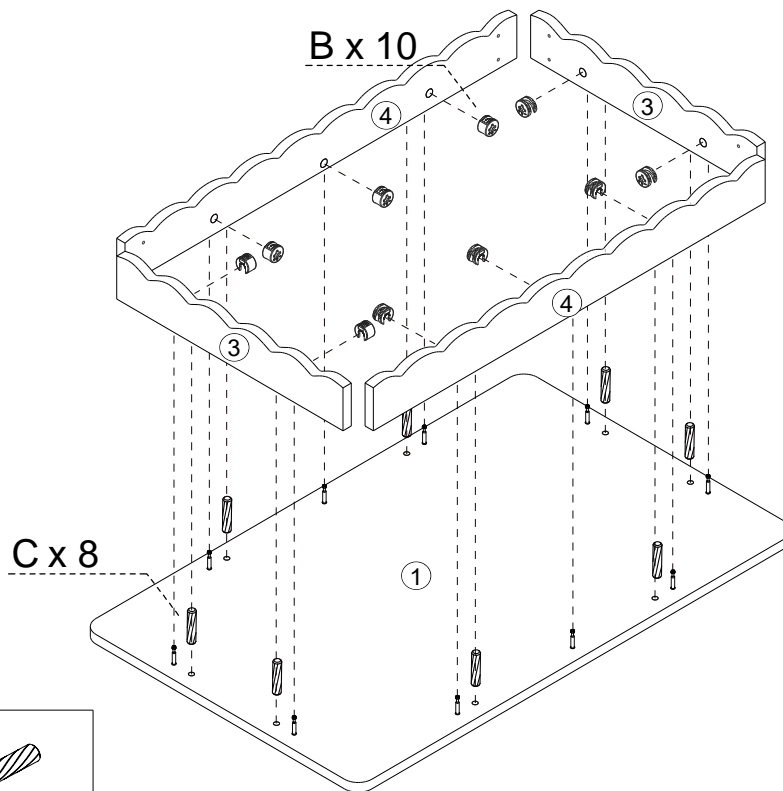

Parts list

Before you begin building your Betty Coffee Table, please take a moment to read through the instructions and make sure that you have all the relevant parts listed on the parts check list.

Part Number	Part Description	Quantity	Box No
①	Top panel	1 pc	Box1
③	Left/Right scallop support	2 pcs	Box1
⑤	Corner block	4 pcs	Box1
⑦	Leg	4 pcs	Box1

Part Number	Part Description	Quantity	Box No
②	Bottom panel	1 pc	Box1
④	Front/Back scallop support	2 pcs	Box1
⑥	Bottom support	4 pcs	Box1

Fittings

Please check you have all the fittings listed below with your product in Box1.

H	
Allen key	
1pc	

Parts list

1.

A	
M6x35mm Bolt	
14pcs	

2.

B		C	
M15x10mm CamLock		M8x30mm Dowel	
10pcs		8pcs	

3.

D	
M4x25mm Screw	
16pcs	

4.

G		C	
M4x40mm Screw		M8x30mm Dowel	
8pcs		4pcs	

5.

B 	C 
M15x10mm CamLock 4pcs	M8x30mm Dowel 4pcs

6.

7.

H	
Allen key 1pcs	
E	
M6x50mm Screw 8pcs	

F	
Foot pads 4pcs	