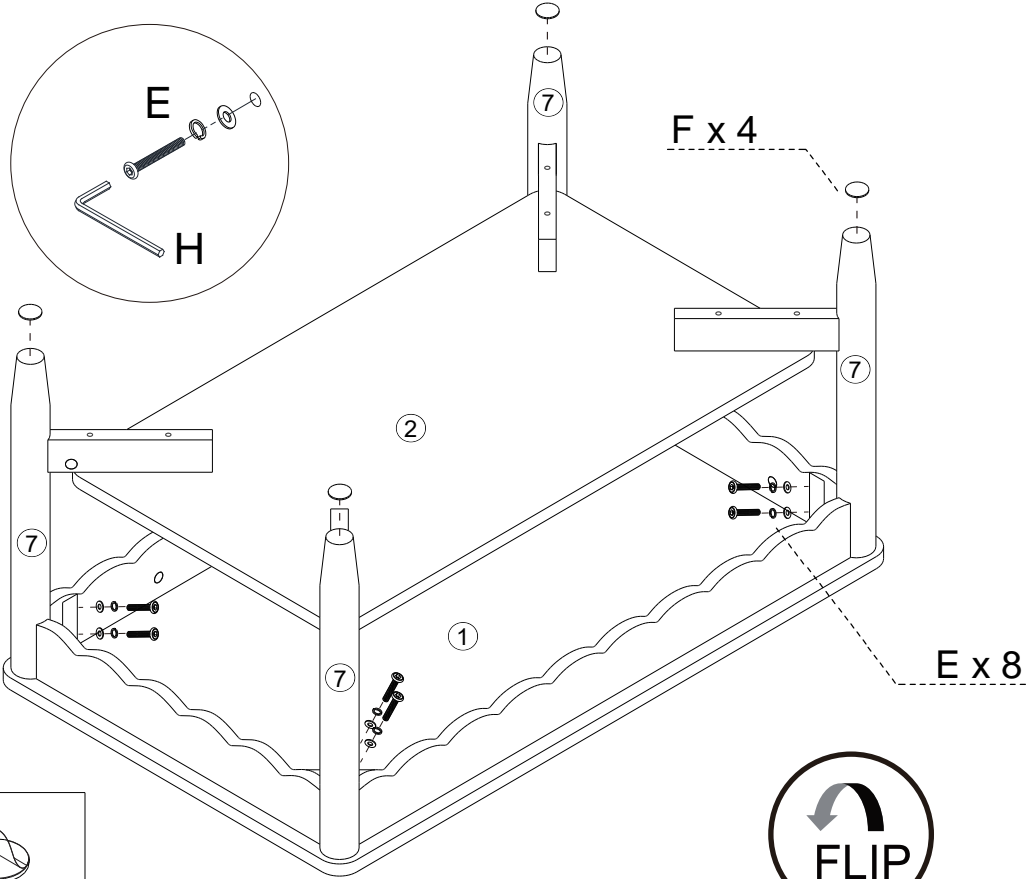

Parts list

Before you begin building your Betty Coffee Table, please take a moment to read through the instructions and make sure that you have all the relevant parts listed on the parts check list.

Part Number	Part Description	Quantity	Box No
①	Top panel	1 pc	Box1
③	Left/Right scallop support	2 pcs	Box1
⑤	Corner block	4 pcs	Box1
⑦	Leg	4 pcs	Box1

H	
Allen key	
1pc	

Parts list

1.

A	
M6x35mm Bolt	
14pcs	

2.

B		C	
M15x10mm CamLock		M8x30mm Dowel	
10pcs		8pcs	

3.

D	
M4x25mm Screw	
16pcs	

4.

G		C	
M4x40mm Screw		M8x30mm Dowel	
8pcs		4pcs	

5.

B 	C 
M15x10mm CamLock 4pcs	M8x30mm Dowel 4pcs

6.

7.

H	
Allen key 1pcs	
E	
M6x50mm Screw 8pcs	

F	
Foot pads 4pcs	