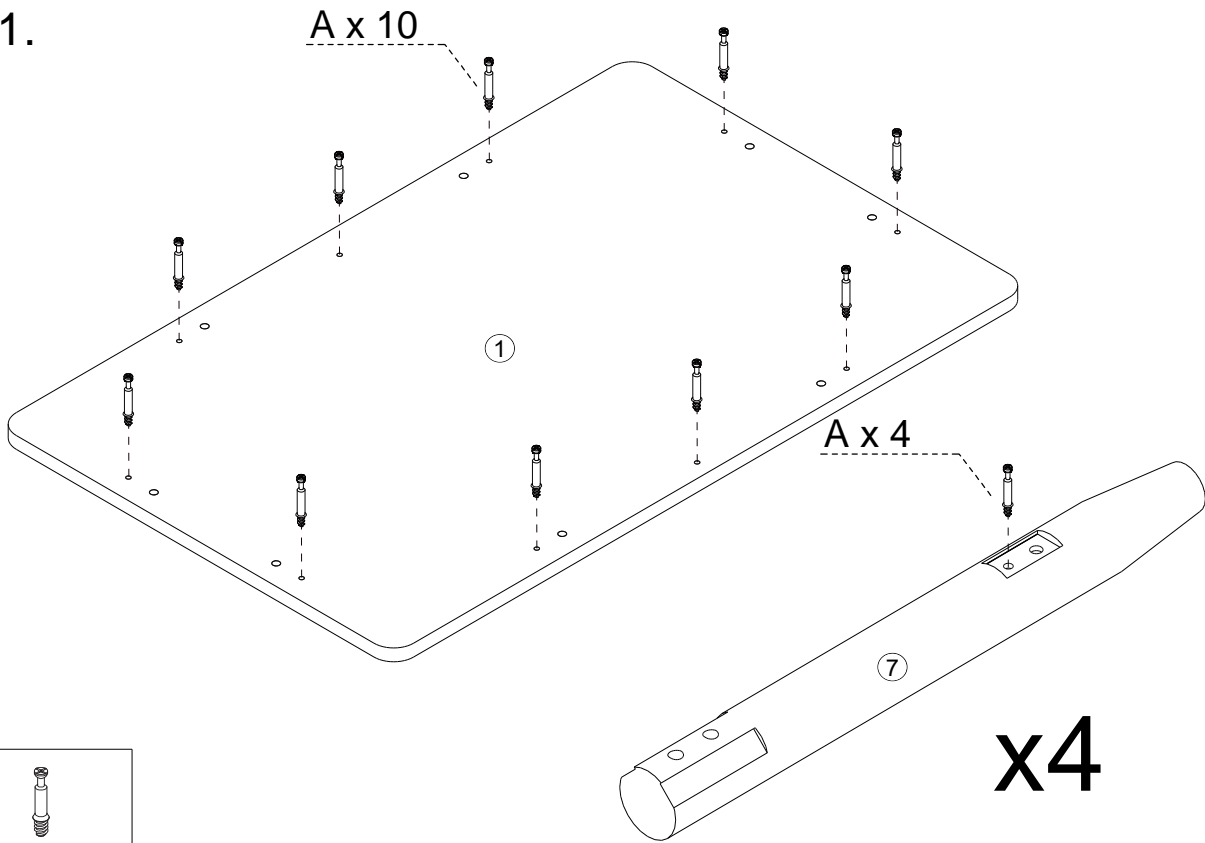

Parts list

Before you begin building your Betty Coffee Table, please take a moment to read through the instructions and make sure that you have all the relevant parts listed on the parts check list.

Part Number	Part Description	Quantity	Box No
①	Top panel	1 pc	Box1
③	Left/Right scallop support	2 pcs	Box1
⑤	Corner block	4 pcs	Box1
⑦	Leg	4 pcs	Box1

Part Number	Part Description	Quantity	Box No
②	Bottom panel	1 pc	Box1
④	Front/Back scallop support	2 pcs	Box1
⑥	Bottom support	4 pcs	Box1

Fittings

Please check you have all the fittings listed below with your product in Box1.

A	
M6x35mm Bolt	
14pcs+1pc extra	

B	
M15x10mm CamLock	
14pcs+1pc extra	

C	
M8x30mm Dowel	
16pcs+1pc extra	

D	
M4x25mm Screw	
16pcs+1pc extra	

E	
M6x50mm Screw	
8pcs+1pc extra	

F	
Foot pads	
4pcs	

G	
M4x40mm Screw	
8pcs+1pc extra	

H	
Allen key	
1pc	

Parts list

1.

A	
M6x35mm Bolt	
14pcs	

2.

B		C	
M15x10mm CamLock		M8x30mm Dowel	
10pcs		8pcs	

3.

D	
M4x25mm Screw	
16pcs	