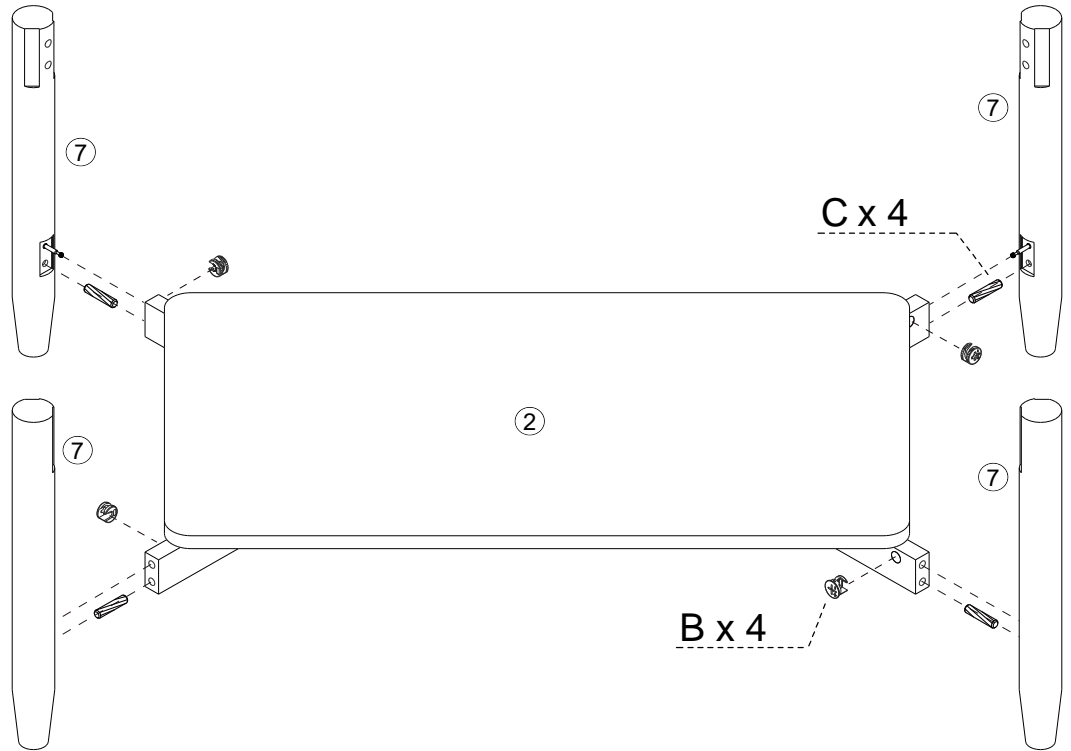

5.

B 	C
M15x10mm CamLock 4pcs	M8x30mm Dowel 4pcs

6.