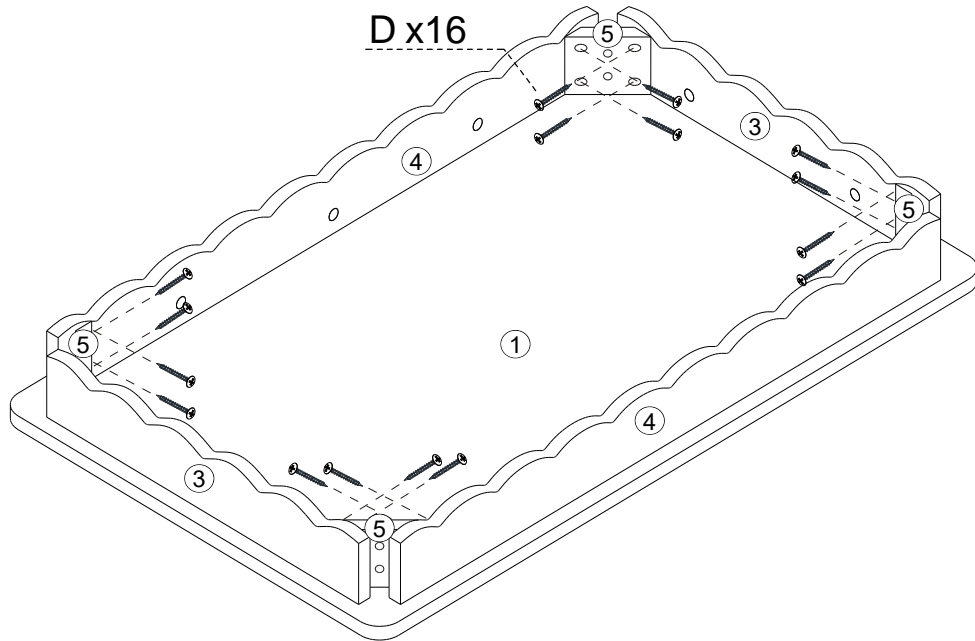

Parts list

Before you begin building your Betty Coffee Table, please take a moment to read through the instructions and make sure that you have all the relevant parts listed on the parts check list.

Part Number	Part Description	Quantity	Box No
①	Top panel	1 pc	Box1
③	Left/Right scallop support	2 pcs	Box1
⑤	Corner block	4 pcs	Box1
⑦	Leg	4 pcs	Box1

H	
Allen key	
1pc	

Parts list

1.

A	
M6x35mm Bolt	
14pcs	

2.

B		C	
M15x10mm CamLock		M8x30mm Dowel	
10pcs		8pcs	

3.

D	
M4x25mm Screw	
16pcs	

4.

G		C	
M4x40mm Screw		M8x30mm Dowel	
8pcs		4pcs	

5.

B 	C 
M15x10mm CamLock 4pcs	M8x30mm Dowel 4pcs

6.

7.

H	
Allen key 1pcs	
E	
M6x50mm Screw 8pcs	

F	
Foot pads 4pcs	