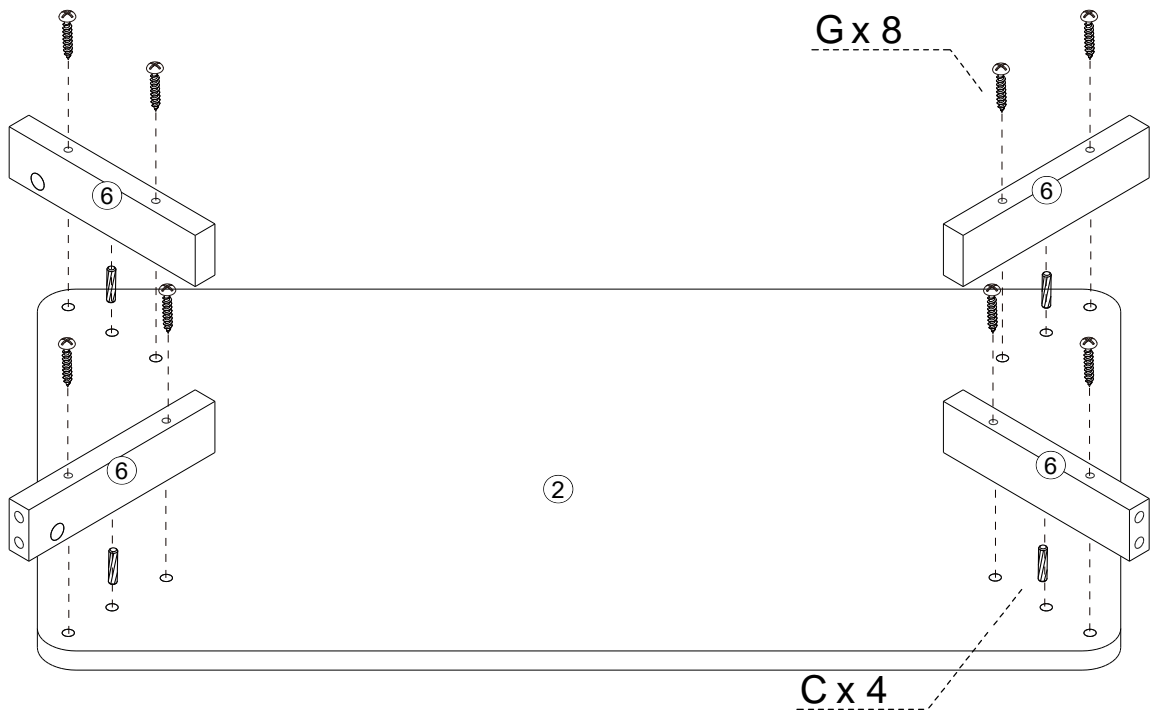

G		C	
M4x40mm Screw		M8x30mm Dowel	
8pcs		4pcs