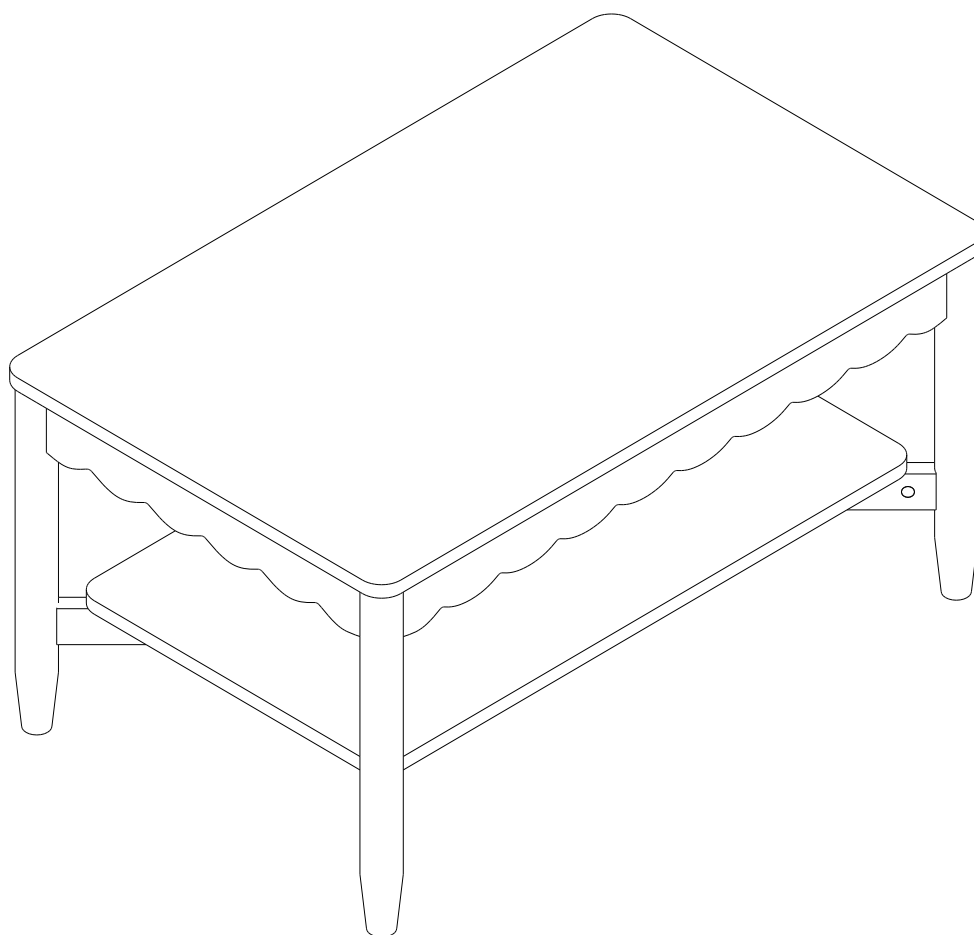

DUSK.COM

LIVING | BEDROOM | DINING

Range Name : Betty

Box1 dimensions : W90xD59xH11cm

Product dimensions: W80xD50xH40cm

Betty Coffee Table - Painting

Up to 60 minutes
assembly time

Two person
assembly

This product is intended for domestic use only, not for commercial purposes.

IMPORTANT

ASSEMBLY TIP

Before you begin, it's best to identify all of the parts and fittings to build your Betty Coffee Table frame. We advise laying these out on the floor to check you have everything, and to familiarise yourself with all of the parts and fittings before building.

TOP TIP

We recommend that you assemble the Betty Coffee Table in the room you'd like it to be located. This will help prevent any risk of damage to the frame whilst moving it.

SAFETY AND CARE

It's important to ensure children and animals are kept away from the assembly area, as there are small components used in this product which could present a choking hazard. All plastic and wrapping materials should also be kept away from children and animals to prevent any risk of suffocation.

Parts list

Before you begin building your Betty Coffee Table, please take a moment to read through the instructions and make sure that you have all the relevant parts listed on the parts check list.

Part Number	Part Description	Quantity	Box No
①	Top panel	1 pc	Box1
③	Left/Right scallop support	2 pcs	Box1
⑤	Corner block	4 pcs	Box1
⑦	Leg	4 pcs	Box1