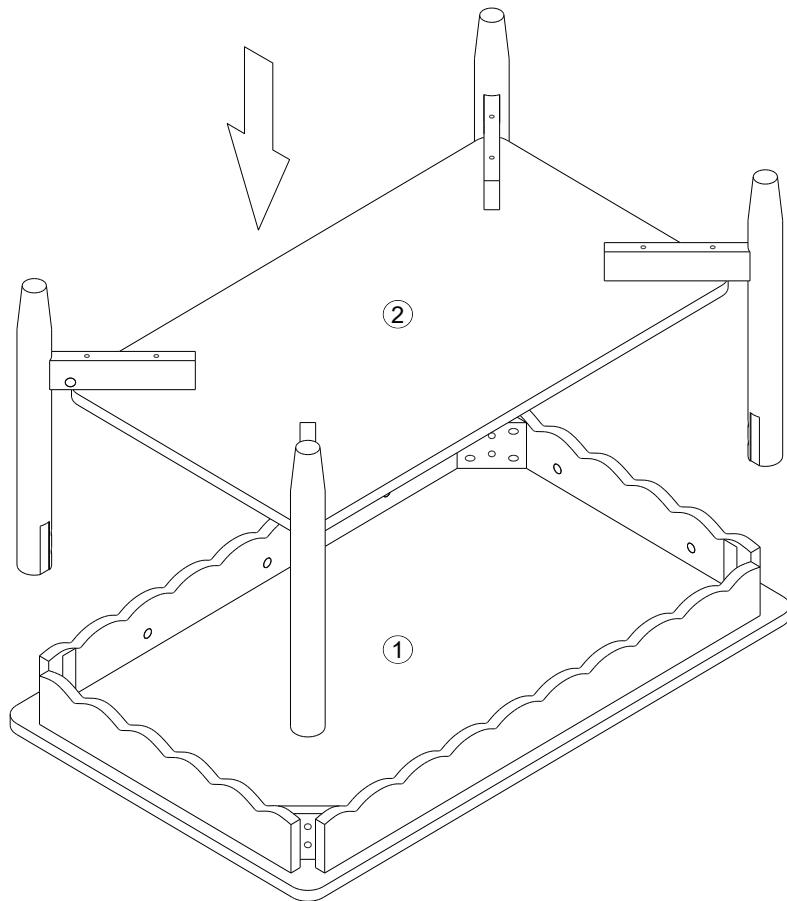

DUSK.COM

LIVING | BEDROOM | DINING

Range Name : Betty

Box1 dimensions : W90xD59xH11cm

Product dimensions: W80xD50xH40cm

Betty Coffee Table - Painting

Up to 60 minutes
assembly time

Two person
assembly

Parts list

Before you begin building your Betty Coffee Table, please take a moment to read through the instructions and make sure that you have all the relevant parts listed on the parts check list.

Part Number	Part Description	Quantity	Box No
①	Top panel	1 pc	Box1
③	Left/Right scallop support	2 pcs	Box1
⑤	Corner block	4 pcs	Box1
⑦	Leg	4 pcs	Box1

H	
Allen key	
1pc	

Parts list

1.

A	
M6x35mm Bolt	
14pcs	

2.

B		C	
M15x10mm CamLock		M8x30mm Dowel	
10pcs		8pcs	

3.

D	
M4x25mm Screw	
16pcs	

4.

G		C	
M4x40mm Screw		M8x30mm Dowel	
8pcs		4pcs	

5.

B 	C 
M15x10mm CamLock 4pcs	M8x30mm Dowel 4pcs

6.

7.

H	
Allen key 1pcs	
E	
M6x50mm Screw 8pcs	

F	
Foot pads 4pcs	