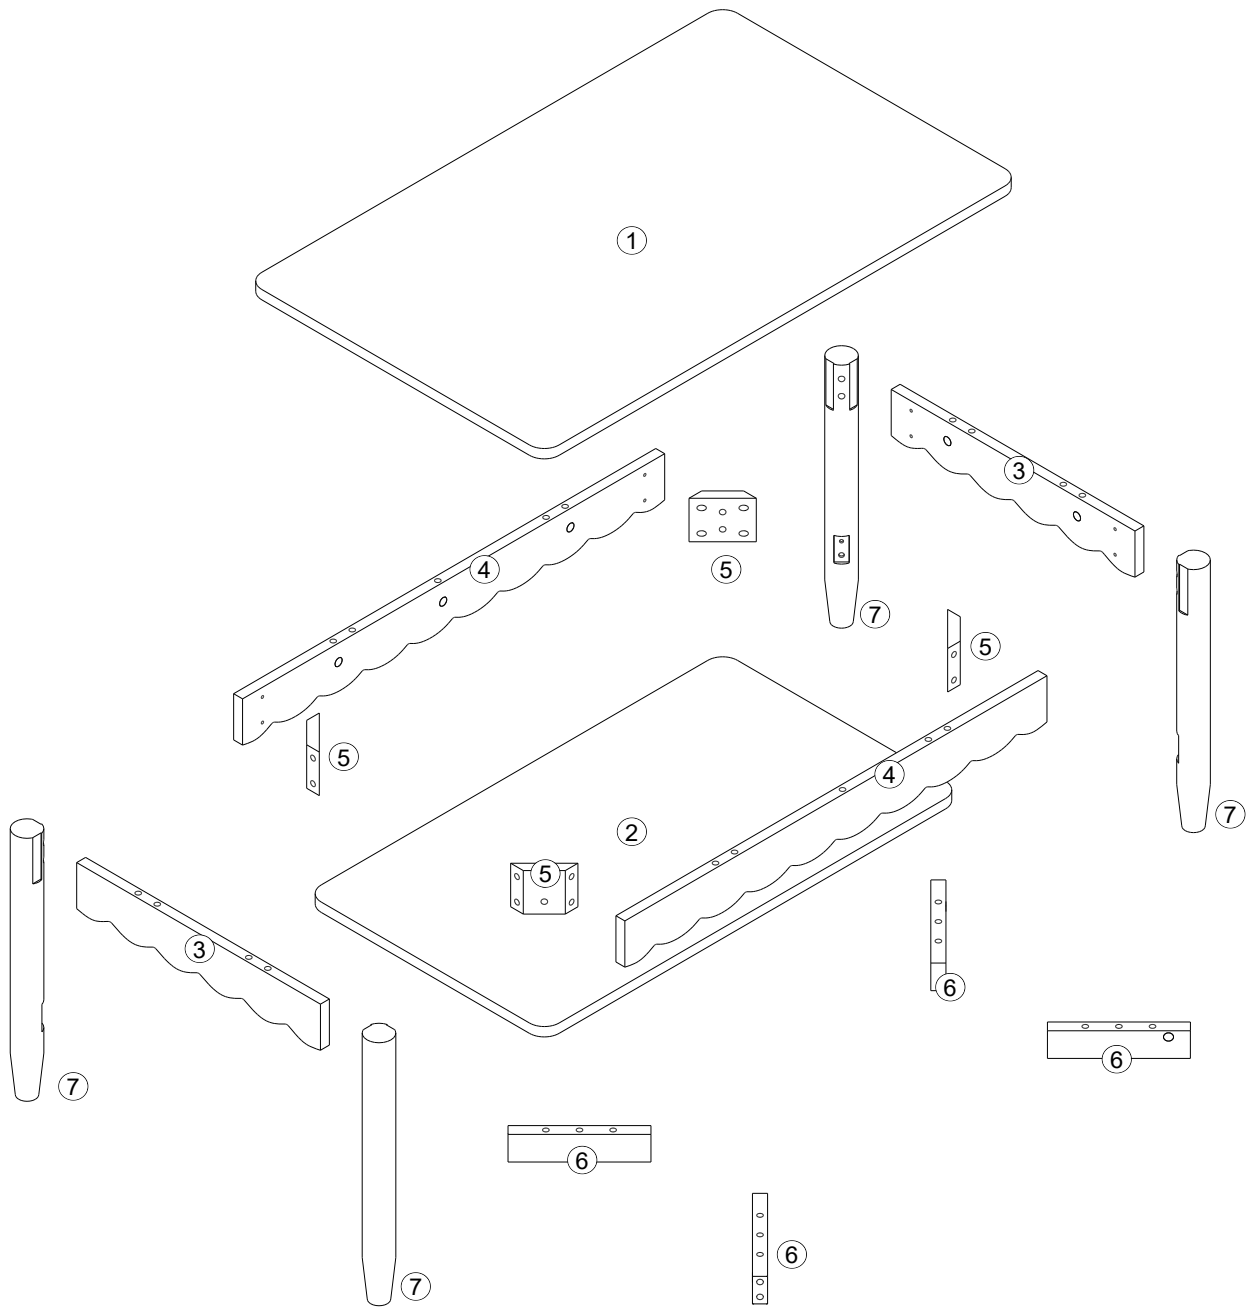

Parts list

Before you begin building your Betty Coffee Table, please take a moment to read through the instructions and make sure that you have all the relevant parts listed on the parts check list.

Part Number	Part Description	Quantity	Box No
①	Top panel	1 pc	Box1
③	Left/Right scallop support	2 pcs	Box1
⑤	Corner block	4 pcs	Box1
⑦	Leg	4 pcs	Box1

Part Number	Part Description	Quantity	Box No
②	Bottom panel	1 pc	Box1
④	Front/Back scallop support	2 pcs	Box1
⑥	Bottom support	4 pcs	Box1

Fittings

Please check you have all the fittings listed below with your product in Box1.

A	
M6x35mm Bolt	
14pcs+1pc extra	

B	
M15x10mm CamLock	
14pcs+1pc extra	

C	
M8x30mm Dowel	
16pcs+1pc extra	

D	
M4x25mm Screw	
16pcs+1pc extra	

E	
M6x50mm Screw	
8pcs+1pc extra	

F	
Foot pads	
4pcs	

G	
M4x40mm Screw	
8pcs+1pc extra	

H	
Allen key	
1pc	

Parts list

1.

A	
M6x35mm Bolt	
14pcs	

2.

B		C	
M15x10mm CamLock		M8x30mm Dowel	
10pcs		8pcs	

3.

D	
M4x25mm Screw	
16pcs	