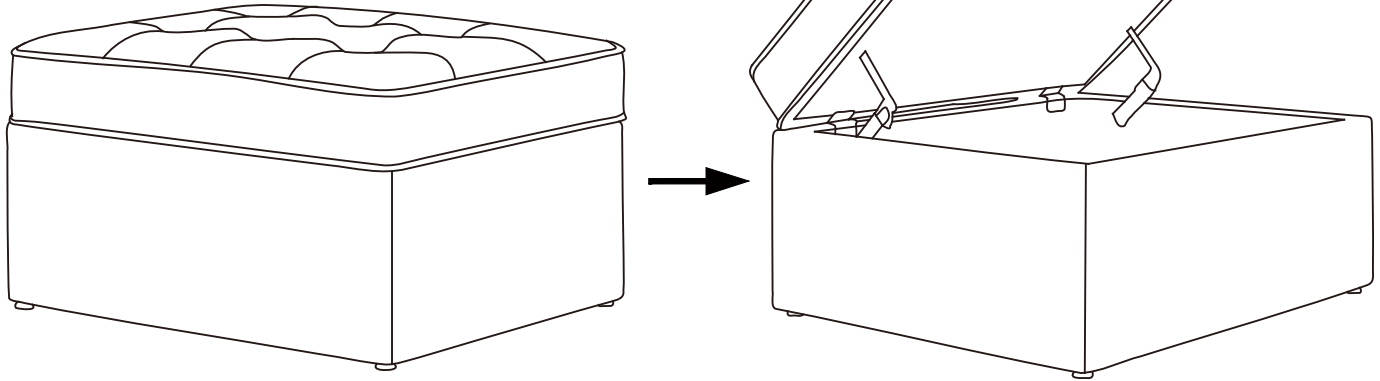

# DUSK

Range Name: Sloane Storage Pouffe  
Box dimension: L85 x H70x W49 (cm)