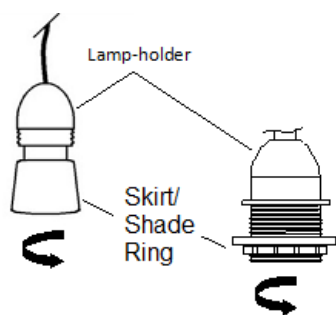

### ASSEMBLY INSTRUCTIONS

Dia. 1

#### BOUCLE CEILING SHADE

1

2

3

4

INCLUDED:

LAMP SHADE

THIS SHADE IS SUPPLIED WITH A  
LAMP HOLDER CONVERTOR RING.

BULB NOT INCLUDED.

Dia. 2