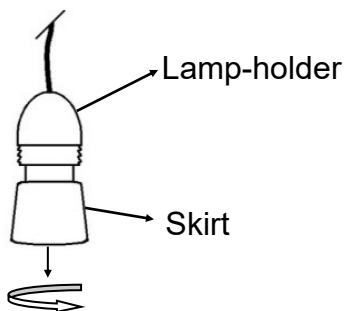

### ASSEMBLY INSTRUCTIONS

Dia. 1

#### BOUCLE CEILING SHADE

1

2

3

4

INCLUDED:

LAMP SHADE

THIS SHADE IS SUPPLIED WITH A  
LAMP HOLDER CONVERTOR RING.