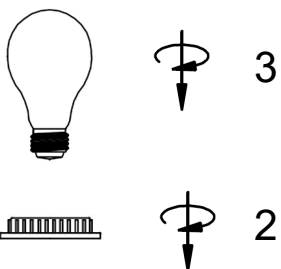

BLANCO GLASS TABLE LAMP

E27
(BULB NOT INCLUDED)

APPROVED
18/10/2024
ISSUE 1

Q.C