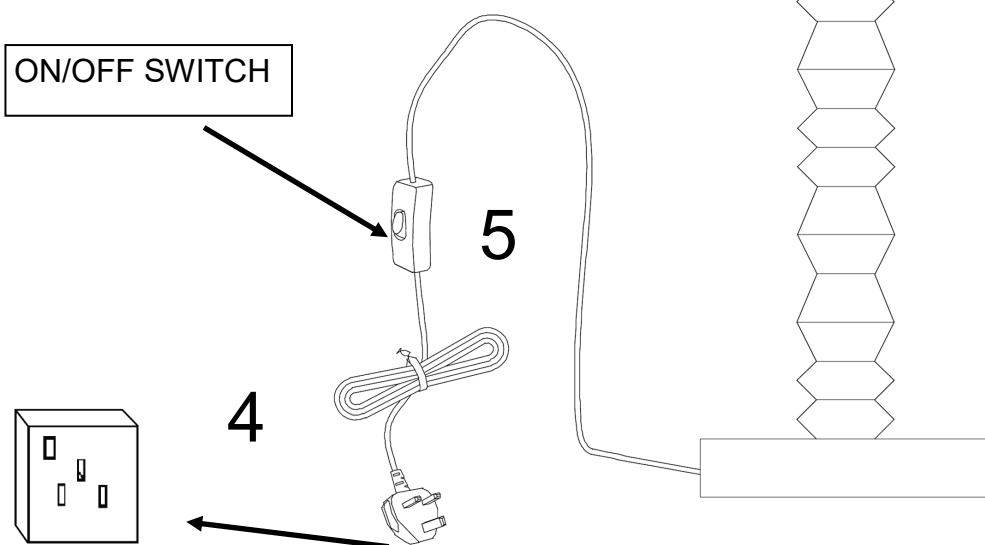

BETSY PINE WOOD SPINDLE TABLE LAMP

ON/OFF SWITCH

E27
(BULB NOT INCLUDED)

APPROVED
23/12/2025
ISSUE 1