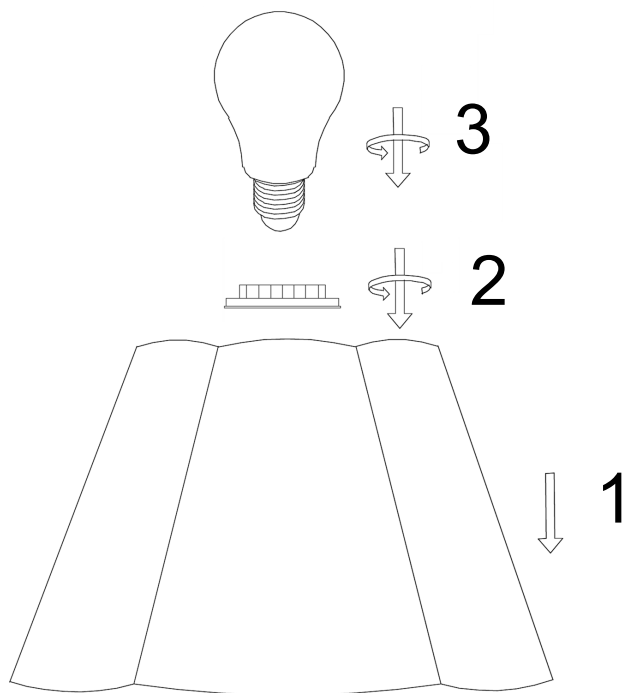

BETSY PINE WOOD SPINDLE TABLE LAMP

ON/OFF SWITCH

E27
(BULB NOT INCLUDED)

APPROVED
23/12/2025
ISSUE 1