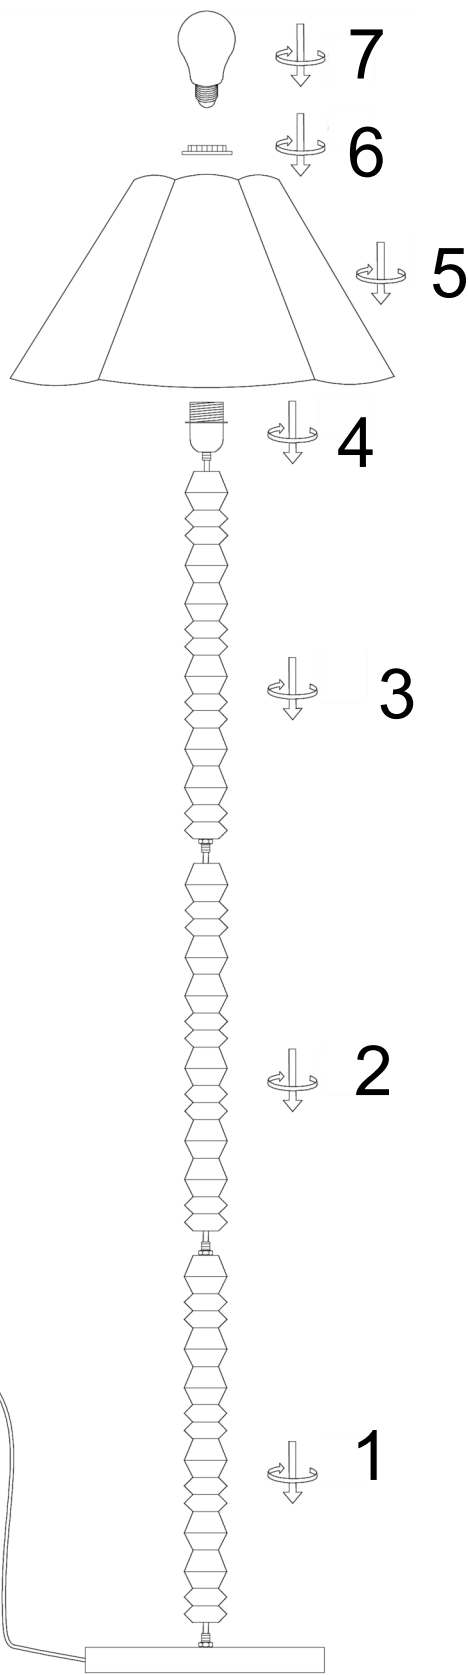

BETSY PINE WOOD SPINDLE FLOOR LAMP

9

ON/OFF
FOOT SWITCH

8

1

APPROVED
23/12/2025
ISSUE 1

E27
(BULB NOT INCLUDED)