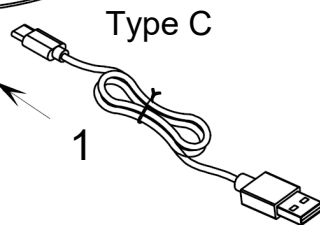

AYLA ORIGAMI LED RECHARGEABLE WIRELESS LAMP

1

2

3

TOUCH ON/OFF BUTTON

LED RECHARGEABLE
(LIGHT INCLUDED)

DIMMABLE

NON-REPLACEABLE

• **Safety Information: (Please retain for future reference)**

About this product:

- Suitable for indoor use.
- Operation Voltage: 5V~ 1A USB Type C Connection.
- Please remove all the packaging before use.
- Using the USB cable provided attach the Type C connector to the fitting, then attach the USB connector to a suitable USB port to operate this product and recharge the battery.
- Switch product off to fully charge.
- Charging time: 3-4 hrs. Operating time: 5-6 hrs
- Suitable to plug in indoors only.
- This product has a touch on/off button with dimming function.
(ON/15%/50%/100%/OFF)
- This product contain non-replaceable battery and LED lamps, if the LED lamp or battery reach the end of their life the whole product must be replaced.

Warnings:

- This is a decoration product and NOT a toy, keep out of the reach of babies and children.
- If the USB cable is damaged you must dispose of the cable and replaced with new one.

This symbol indicates that the item should be disposed of separately from house hold waste. The item should be handed in for recycling in accordance with local environmental regulations for waste disposal. By separating a marked item from household waste you will help reduce the volume of waste sent to incinerators or land-fill and minimize any potential negative impact on human health and the environment.