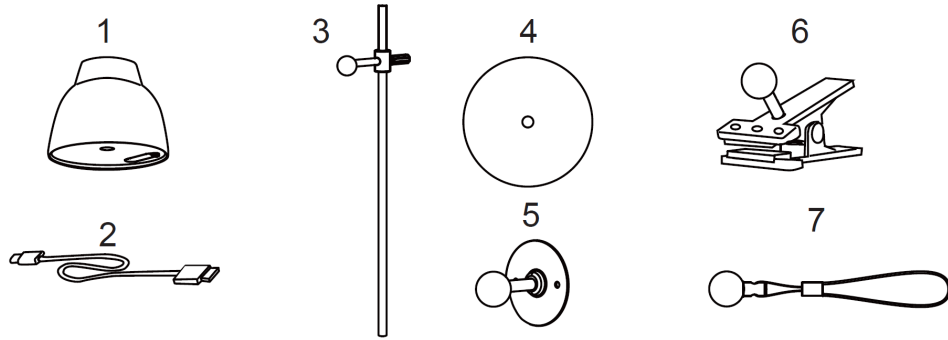

#### ATTICUS 4-IN-1 WATERPROOF LED RECHARGEABLE LIGHT

A

B

C

D

E

F

G

### **About this product:**

- This product is rated IP54. Suitable for Indoor and Outdoor use.
- Operation Voltage: 5V~ 1A USB Type C Connection.
- Please remove all the packaging before use.
- Using the USB cable provided attach the Type C connector to the fitting, then attach the USB connector to a suitable USB port to operate this product and recharge the battery.
- Switch product off to fully charge.
- This product contain non-replaceable battery and LED lamps, if the LED lamp or battery reach the end of their life the whole product must be replaced.

### **Warnings:**

- This is a decoration product and NOT a toy, keep out of the reach of babies and children.
- If the USB cable is damaged you must dispose of the cable and replaced with the new one.
- This is IP54 product suitable for outdoor locations however, is not suitable to installations were the flooding may occur or subjected to a constant heavy rain.