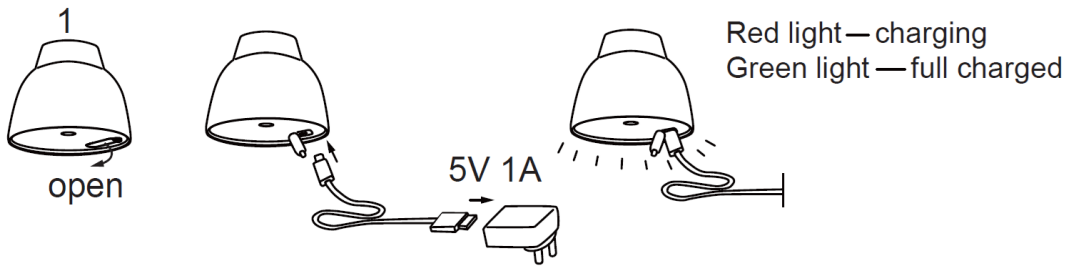

#### ATTICUS 4-IN-1 WATERPROOF LED RECHARGEABLE LIGHT

A

B

C

D

E

F

G

### **About this product:**

- This product is rated IP54. Suitable for Indoor and Outdoor use.
- Operation Voltage: 5V~ 1A USB Type C Connection.
- Please remove all the packaging before use.
- Using the USB cable provided attach the Type C connector to the fitting, then attach the USB connector to a suitable USB port to operate this product and recharge the battery.
- Switch product off to fully charge.
- This product contain non-replaceable battery and LED lamps, if the LED lamp or battery reach the end of their life the whole product must be replaced.