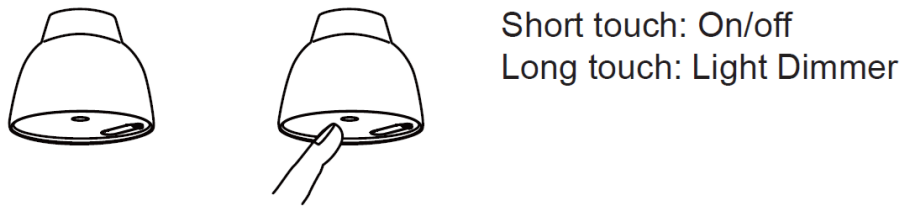

#### ATTICUS 4-IN-1 WATERPROOF LED RECHARGEABLE LIGHT

A

B

C

D

E

F

G

### **About this product:**

- This product is rated IP54. Suitable for Indoor and Outdoor use.
- Operation Voltage: 5V~ 1A USB Type C Connection.
- Please remove all the packaging before use.
- Using the USB cable provided attach the Type C connector to the fitting, then attach the USB connector to a suitable USB port to operate this product and recharge the battery.
- Switch product off to fully charge.
- This product contain non-replaceable battery and LED lamps, if the LED lamp or battery reach the end of their life the whole product must be replaced.