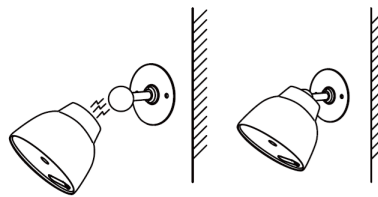

#### ATTICUS 4-IN-1 WATERPROOF LED RECHARGEABLE LIGHT

A

B

C

D

E

F

G

### **About this product:**

- This product is rated IP54. Suitable for Indoor and Outdoor use.
- Operation Voltage: 5V~ 1A USB Type C Connection.
- Please remove all the packaging before use.
- Using the USB cable provided attach the Type C connector to the fitting, then attach the USB connector to a suitable USB port to operate this product and recharge the battery.
- Switch product off to fully charge.
- This product contain non-replaceable battery and LED lamps, if the LED lamp or battery reach the end of their life the whole product must be replaced.

### **Warnings:**

- This is a decoration product and NOT a toy, keep out of the reach of babies and children.
- If the USB cable is damaged you must dispose of the cable and replaced with the new one.
- This is IP54 product suitable for outdoor locations however, is not suitable to installations were the flooding may occur or subjected to a constant heavy rain.