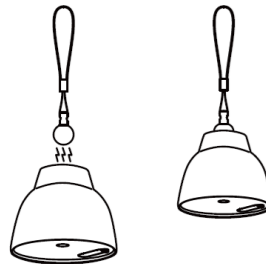

#### ATTICUS 4-IN-1 WATERPROOF LED RECHARGEABLE LIGHT

A

B

C

D

E

F

G

### **About this product:**

- This product is rated IP54. Suitable for Indoor and Outdoor use.
- Operation Voltage: 5V~ 1A USB Type C Connection.
- Please remove all the packaging before use.
- Using the USB cable provided attach the Type C connector to the fitting, then attach the USB connector to a suitable USB port to operate this product and recharge the battery.
- Switch product off to fully charge.
- This product contain non-replaceable battery and LED lamps, if the LED lamp or battery reach the end of their life the whole product must be replaced.

### **Warnings:**

- This is a decoration product and NOT a toy, keep out of the reach of babies and children.
- If the USB cable is damaged you must dispose of the cable and replaced with the new one.
- This is IP54 product suitable for outdoor locations however, is not suitable to installations were the flooding may occur or subjected to a constant heavy rain.