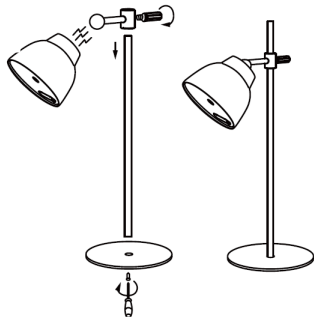

#### ATTICUS 4-IN-1 WATERPROOF LED RECHARGEABLE LIGHT

A

B

C

D

E

F

G

### **About this product:**

- This product is rated IP54. Suitable for Indoor and Outdoor use.
- Operation Voltage: 5V~ 1A USB Type C Connection.
- Please remove all the packaging before use.
- Using the USB cable provided attach the Type C connector to the fitting, then attach the USB connector to a suitable USB port to operate this product and recharge the battery.
- Switch product off to fully charge.
- This product contain non-replaceable battery and LED lamps, if the LED lamp or battery reach the end of their life the whole product must be replaced.

### **Warnings:**

- This is a decoration product and NOT a toy, keep out of the reach of babies and children.
- If the USB cable is damaged you must dispose of the cable and replaced with the new one.
- This is IP54 product suitable for outdoor locations however, is not suitable to installations were the flooding may occur or subjected to a constant heavy rain.

This symbol indicates that the item should be disposed of separately from house hold waste. The item should be handed in for recycling in accordance with local environmental regulations for waste disposal. By separating a marked item from household waste you will help reduce the volume of waste sent to incinerators or land-fill and minimize any potential negative impact on human health and the environment.