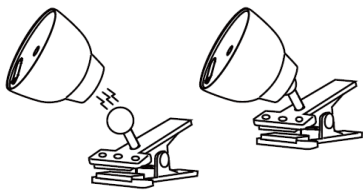

#### ATTICUS 4-IN-1 WATERPROOF LED RECHARGEABLE LIGHT

A

B

C

D

E

F

G

### **About this product:**

- This product is rated IP54. Suitable for Indoor and Outdoor use.
- Operation Voltage: 5V~ 1A USB Type C Connection.
- Please remove all the packaging before use.
- Using the USB cable provided attach the Type C connector to the fitting, then attach the USB connector to a suitable USB port to operate this product and recharge the battery.
- Switch product off to fully charge.
- This product contain non-replaceable battery and LED lamps, if the LED lamp or battery reach the end of their life the whole product must be replaced.

### **Warnings:**

- This is a decoration product and NOT a toy, keep out of the reach of babies and children.
- If the USB cable is damaged you must dispose of the cable and replaced with the new one.
- This is IP54 product suitable for outdoor locations however, is not suitable to installations were the flooding may occur or subjected to a constant heavy rain.