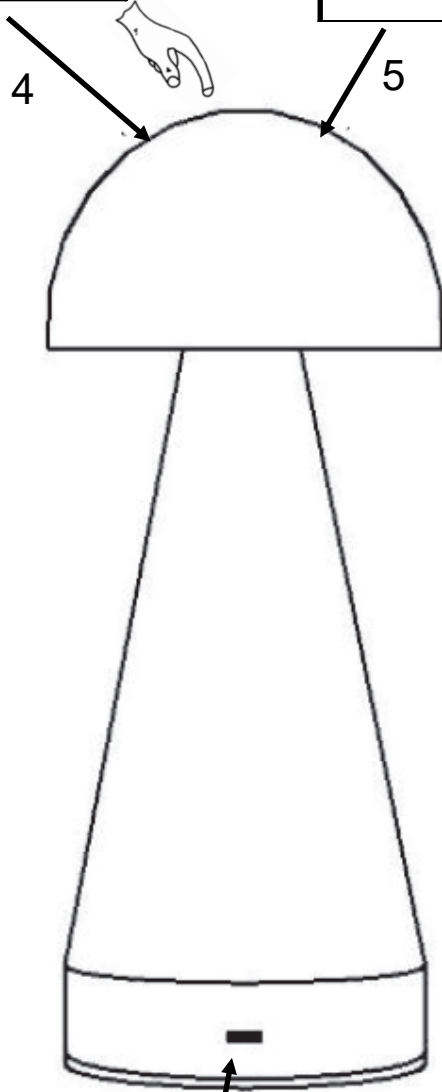

### ARES DOMED LED RECHARGEABLE WIRELESS LAMP

Touch the top to turn on  
and toggle light colours

Long press on the same position  
to adjust the light intensity

2

Type C

1

Type A

3