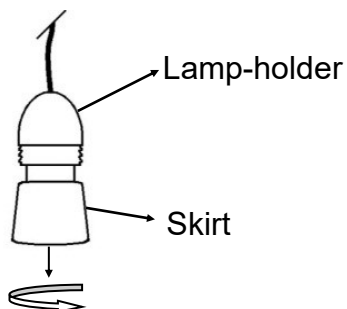

### ASSEMBLY INSTRUCTIONS

Dia. 1

#### AKARI EASY-FIT SHADE

INCLUDED:

LAMP SHADE

THIS SHADE IS SUPPLIED WITH A LAMP HOLDER CONVERTOR RING.

BULB NOT INCLUDED.

Dia. 2