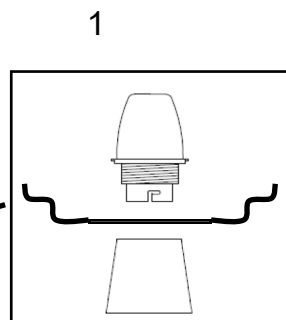

### ASSEMBLY INSTRUCTIONS

Dia. 1

#### AKARI EASY-FIT SHADE

INCLUDED:

LAMP SHADE

THIS SHADE IS SUPPLIED WITH A LAMP HOLDER CONVERTOR RING.

BULB NOT INCLUDED.

Dia. 2