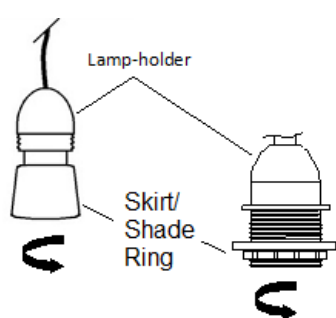

### ASSEMBLY INSTRUCTIONS

Dia. 1

#### AKARI EASY-FIT SHADE

INCLUDED:

LAMP SHADE

THIS SHADE IS SUPPLIED WITH A LAMP HOLDER CONVERTOR RING.

BULB NOT INCLUDED.

Dia. 2