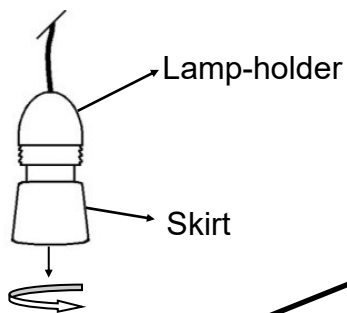

ASSEMBLY INSTRUCTIONS

Dia.1

ABI RAFFIA STRIP CEILING SHADE

INCLUDED:

LAMP SHADE

THIS SHADE IS SUPPLIED WITH A LAMP HOLDER CONVERTOR RING.

BULB NOT INCLUDED.

Dia. 2