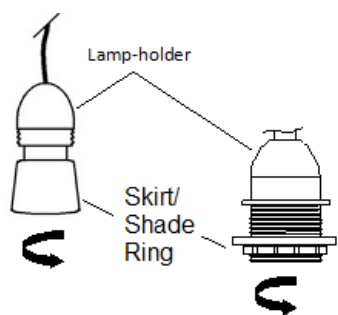

ASSEMBLY INSTRUCTIONS

Dia.1

ABI RAFFIA STRIP CEILING SHADE

INCLUDED:

LAMP SHADE

THIS SHADE IS SUPPLIED WITH A LAMP HOLDER CONVERTOR RING.

BULB NOT INCLUDED.

Dia. 2