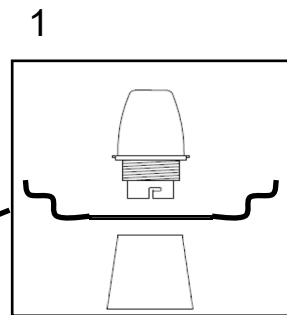

ASSEMBLY INSTRUCTIONS

Dia.1

ABI RAFFIA STRIP CEILING SHADE

INCLUDED:

LAMP SHADE

THIS SHADE IS SUPPLIED WITH A LAMP HOLDER CONVERTOR RING.

BULB NOT INCLUDED.

Dia. 2